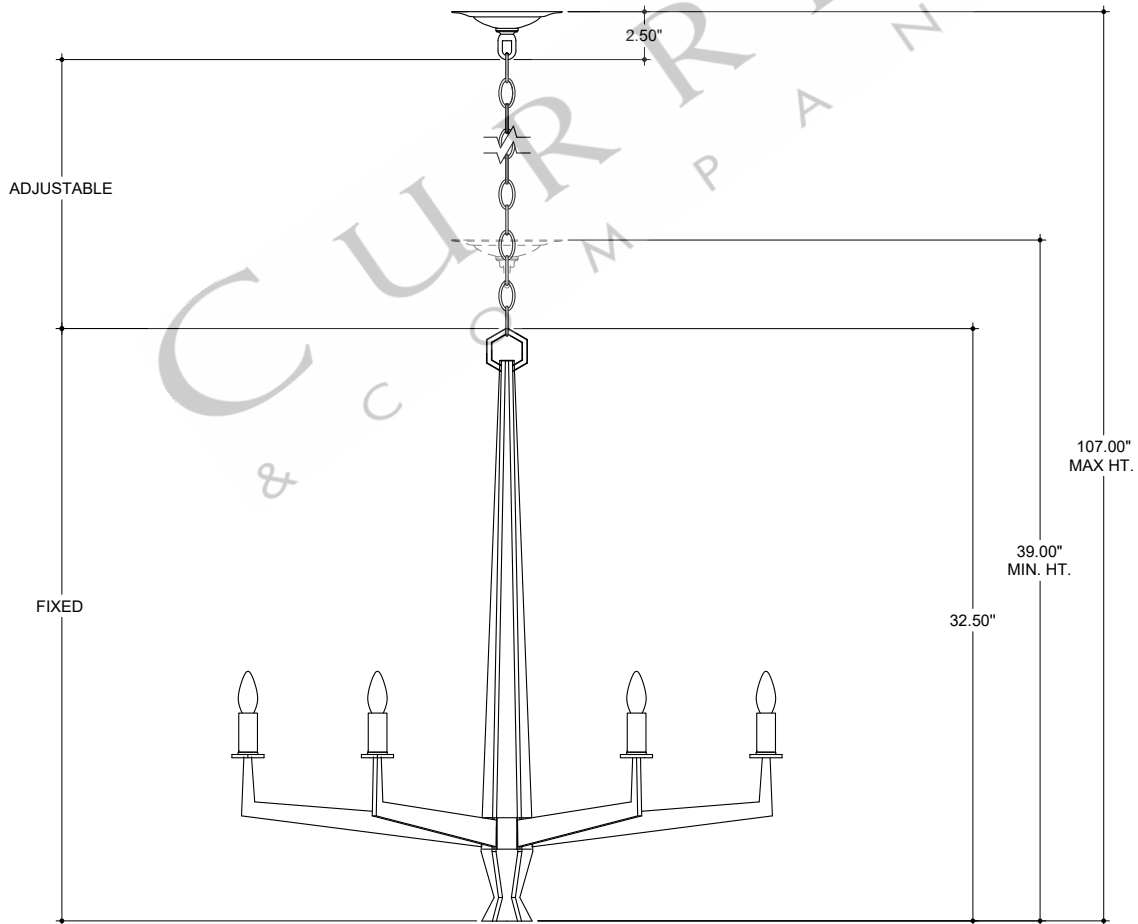

29.50" DIA. FRAME  
 6.00" DIA. CANOPY  
 1.00" H X 4.25" W  
 CROSS BAR

TOP VIEW

CANOPY DETAIL

FRONT VIEW

CURREY & COMPANY