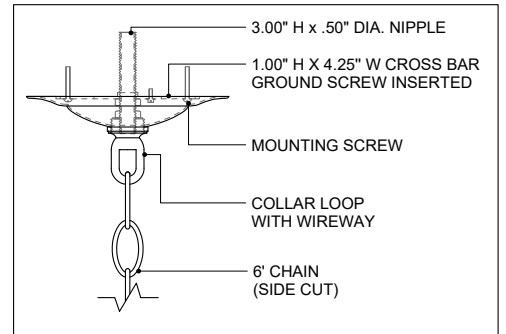

29.50" DIA. FRAME  
 6.00" DIA. CANOPY  
 1.00" H X 4.25" W  
 CROSS BAR

TOP VIEW

CANOPY DETAIL

FRONT VIEW

CURREY & COMPANY