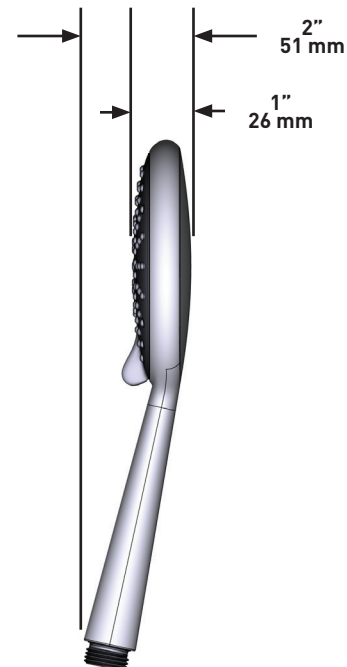

Regadera de mano de 3 chorros

MODELOS: 4460

UPC®

US Customers

U.S.A.
houseofrohl.com/support
1-800-777-9762

Canadian Customers

For warranty or additional information, contact:

QUEBEC / MARITIMES / WESTERN CANADA
QUÉBEC / MARITIMES / OUEST CANADIEN
QUEBEC / MARITIMOS / CANADA OCCIDENTAL
houseofrohl.ca/support
1-866-473-8442