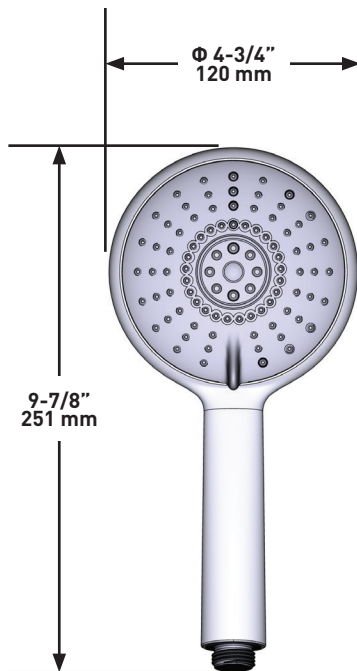

US Customers

U.S.A.
houseofrohl.com/support
1-800-777-9762