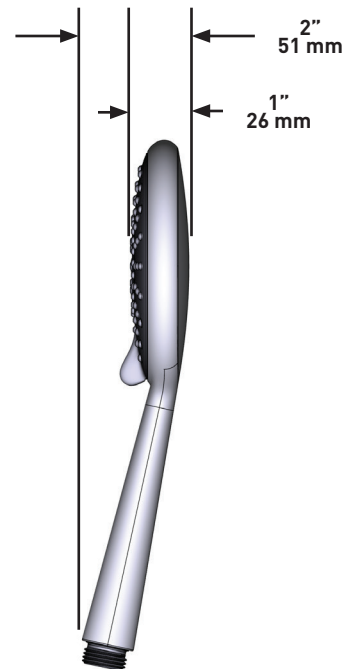

Canadian Customers

For warranty or additional information, contact:

QUEBEC / MARITIMES / WESTERN CANADA
QUÉBEC / MARITIMES / OUEST CANADIEN
QUEBEC / MARITIMOS / CANADA OCCIDENTAL
houseofrohl.ca/support
1-866-473-8442

ONTARIO
houseofrohl.ca/support
1-800-287-5354