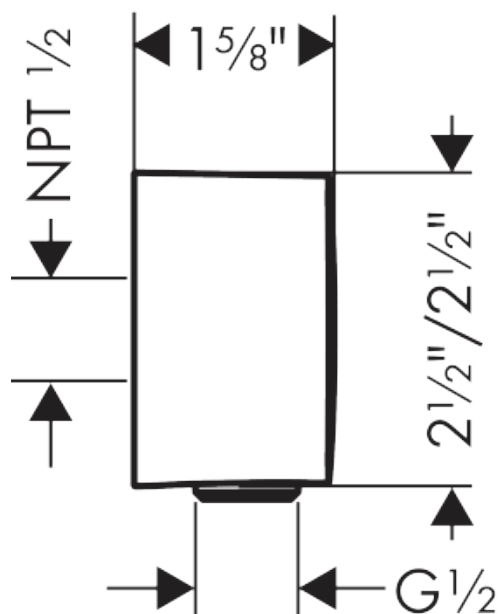

AXOR ShowerSolutions
Wall Outlet SoftCube with Check Valves
Finishes : **brushed nickel** Part no. : **36731821**

Description

Features

- for all 1/2" hoses
- 1/2" NPT
- installation: wall

Product image

Scale drawing

AXOR ShowerSolutions
Wall Outlet SoftCube with Check Valves
Finishes : **brushed nickel** Part no. : **36731821**

Exploded drawing

Year of production: >12/17