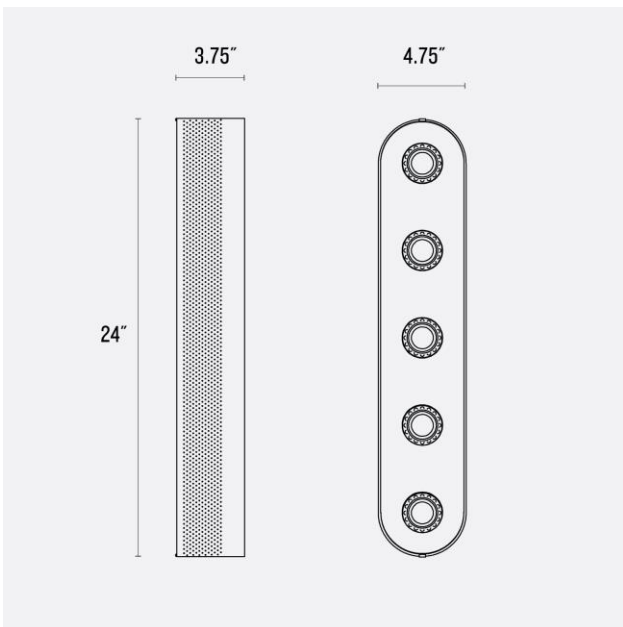

SCHOOLHOUSE

Harlow 5 Sconce

Application: Wall Sconce

Product Origin: Processed and assembled in Portland, Oregon using ethically-sourced domestic and global components.

UL Listed: Yes

Max Wattage: 5 Sockets - 40 W each

Voltage: 120/220 V

Location Rating: Damp

Dimensions:

Overall: 24" H x 4.75" W x 3.75" D

Materials: Steel

One year guarantee

SCHOOLHOUSE

Color Option(s)