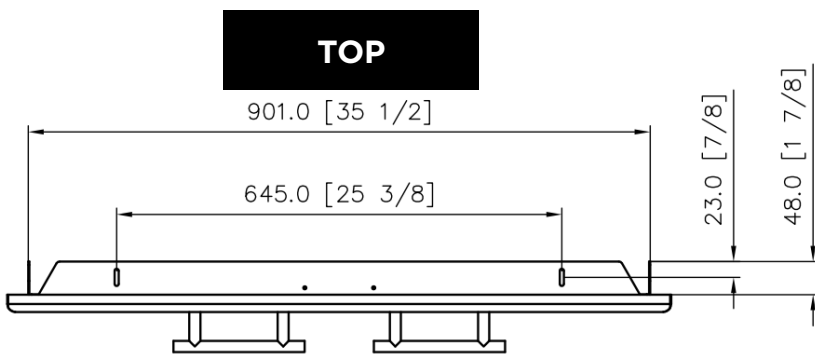

XOG40DDXLT

XLT DOUBLE ACCESS DOOR

PUT SOME AWESOME IN YOUR BACKYARD

XOG40DDXLT

FEATURES

- Stainless Steel Construction
- Handles Included
- Provides Utility Access

OVERALL / CUTOUT DIMENSIONS

OVERALL DIMENSIONS		
WIDTH	HEIGHT	DEPTH
37 7/8"	20 1/2"	1 7/8"

CUTOUT DIMENSIONS		
WIDTH	HEIGHT	DEPTH
35 3/4"	18 3/8"	2"