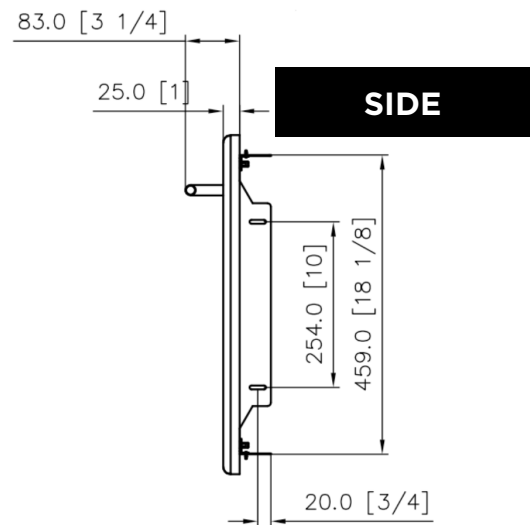

XOG40DDXLT

XLT DOUBLE ACCESS DOOR

PUT SOME AWESOME IN YOUR BACKYARD

XOG40DDXLT

FEATURES

- Stainless Steel Construction
- Handles Included
- Provides Utility Access

OVERALL / CUTOUT DIMENSIONS

OVERALL DIMENSIONS		
WIDTH	HEIGHT	DEPTH
37 7/8"	20 1/2"	1 7/8"

CUTOUT DIMENSIONS		
WIDTH	HEIGHT	DEPTH
35 3/4"	18 3/8"	2"