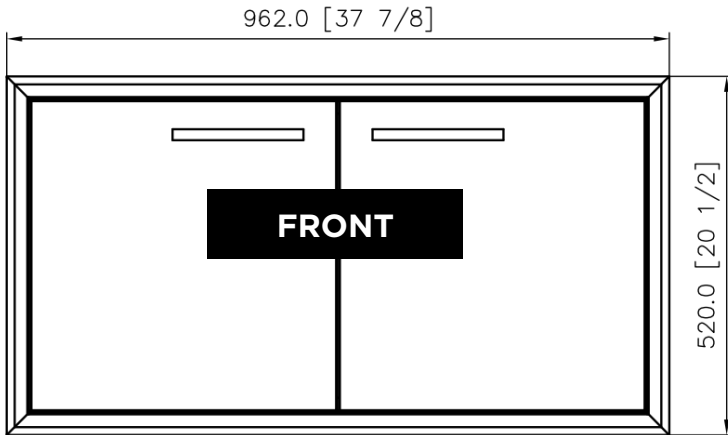

XOG40DDXLT

XLT DOUBLE ACCESS DOOR

PUT SOME AWESOME IN YOUR BACKYARD

XOG40DDXLT

FEATURES

- Stainless Steel Construction
- Handles Included
- Provides Utility Access

OVERALL / CUTOUT DIMENSIONS

OVERALL DIMENSIONS		
WIDTH	HEIGHT	DEPTH
37 7/8"	20 1/2"	1 7/8"

CUTOUT DIMENSIONS		
WIDTH	HEIGHT	DEPTH
35 3/4"	18 3/8"	2"