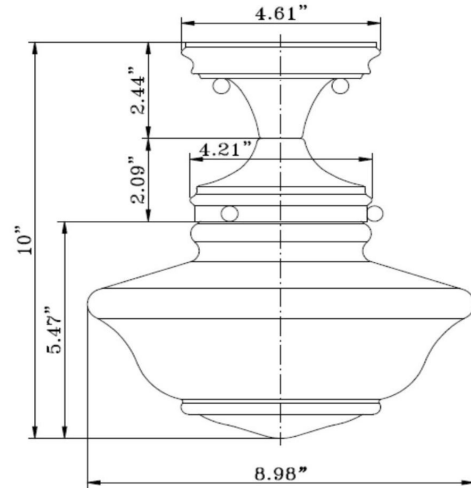

Semi-Flush Schoolhouse Ceiling Mount  
Satin Nickel

**SPECIFICATIONS**

MOUNTING:	Semi Flush Mount	LED BRIGHTNESS (LUMENS):	N/A
SLOPED CEILING ADAPTABLE:	No	LED COLOR CORRELATED TEMPERATURE (CCT):	N/A
LAMP TYPE 1:	1 lamp 60W Incandescent A19	LED COLOR RENDERING INDEX (CRI):	N/A
BULB INCLUDED:	N/A	LED EFFICACY:	N/A
WATTS PER BULB:	60W	LED AVERAGE RATED LIFE:	N/A
TOTAL WATTAGE:	60W	ENERGY EFFICIENT:	No
DIMMABLE:	Yes	LIGHTING AMPS:	N/A
MATERIAL CONSTRUCTION:	Steel	VOLTAGE:	120V
ASSEMBLED DIMENSIONS:	10" H x 8.89" L x 8.98" D		
WEIGHT:	2.35 lbs.		
BACKPLATE DIMENSIONS:	N/A		
CANOPY/PLATE DIMENSIONS:	2.44" H x 4.61" D		
GLASS/SHADE DIMENSIONS:	5.47" H x 8.98" L x 8.98" D		
GLASS/SHADE MATERIAL:	N/A		
GLASS/SHADE TYPE:	N/A		
GLASS/SHADE COLOR:	White		