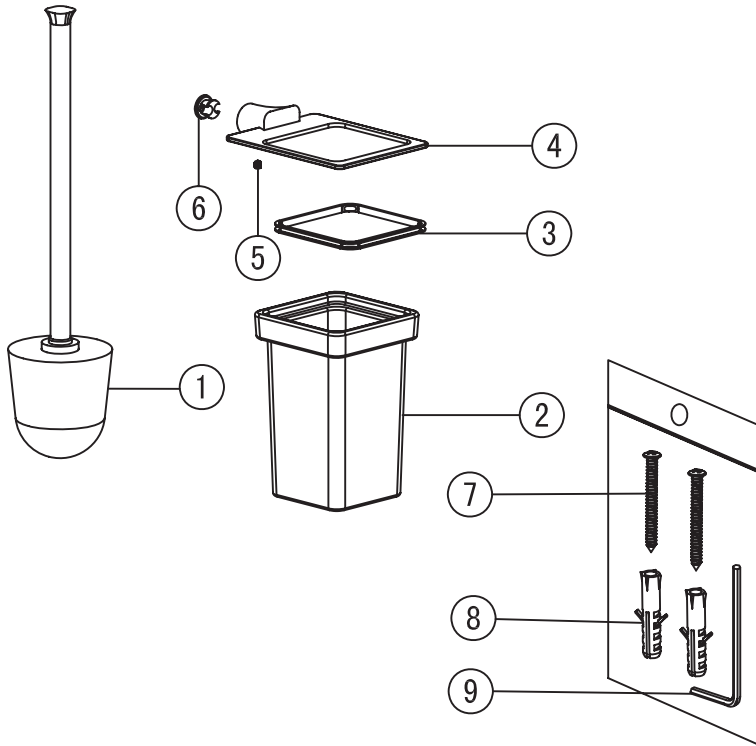

ANZZI™

AC-AZ055

Have questions? Call us at 1-844-44-ANZZI or visit us at www.ANZZI.com.

Code	The Accessory List	Quantity
1	Toilet brush	1
2	Toilet brush cup	1
3	Washer	1
4	Cup holder	1
5	Screw	1
6	Fixing base	1
7	Screw	2
8	Plastic insert	2
9	Allen key	1