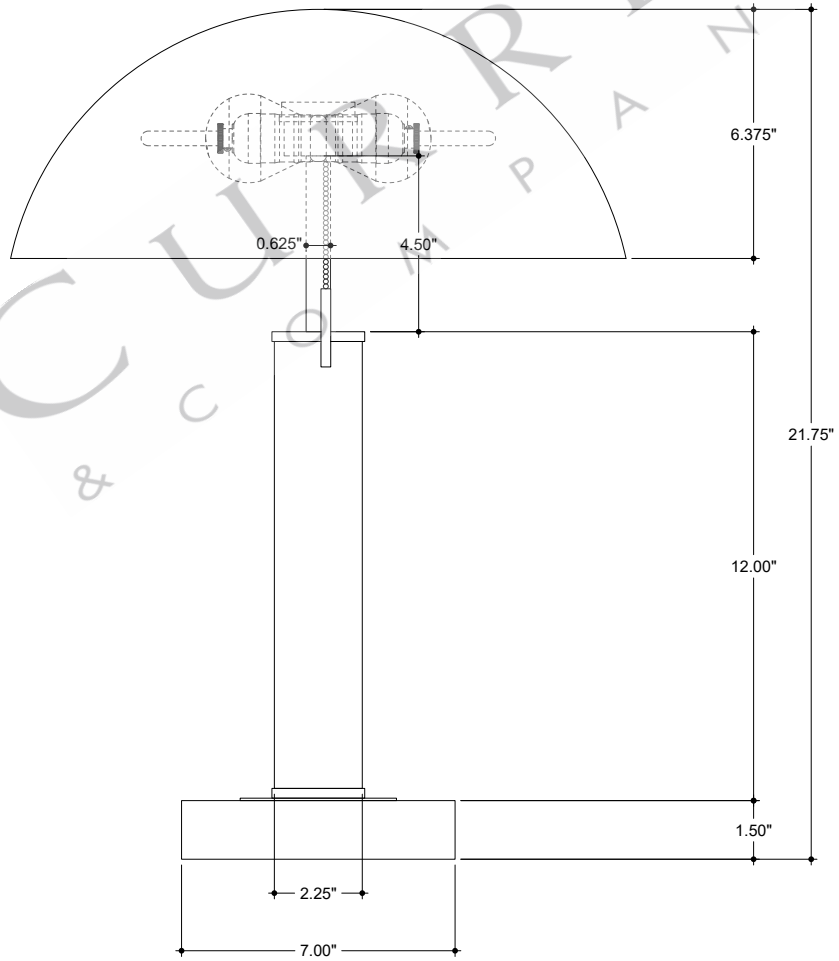

Ø15.75" DIA. x 6.375" HT. METAL SHADE

TOP VIEW

6.375"

0.625"

4.50"

21.75"

12.00"

1.50"

2.25"

7.00"

FRONT VIEW

6000-0914

ALL WORK © 2023 CURREY & COMPANY