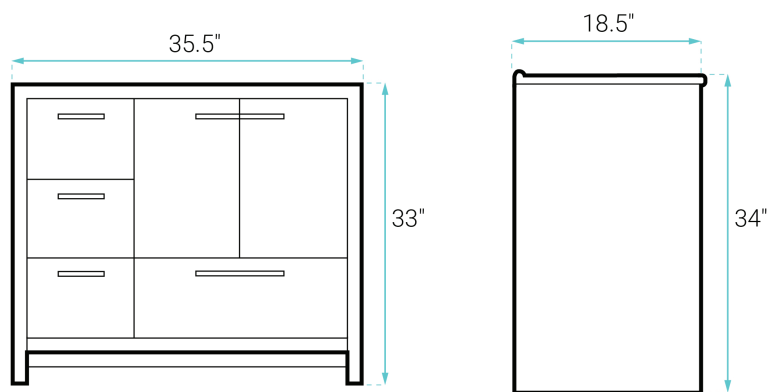

INSTALLATION:

Freestanding, assembly required

COLORS & FINISHES:

- White: SM-BV750W
- Light Oak: SM-BV750K

SPECIFICATIONS:

N.W: 134 lb.
W: 36.5" x D: 18.5" x H: 34"
Inner Sink: D: 10.5" x W: 19.5" x H: 5"

INCLUDED PARTS: