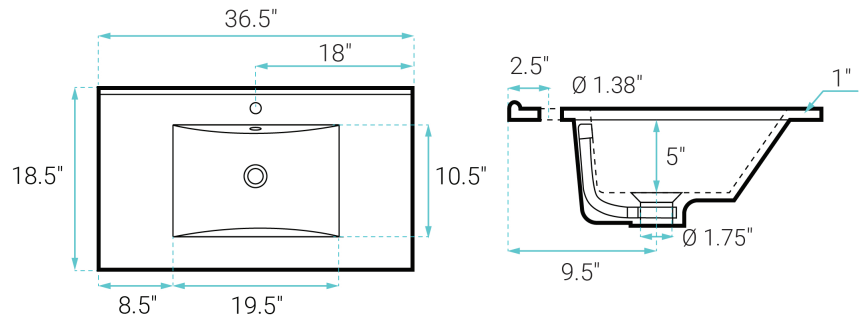

Virage

Swiss Madison®
well made forever

Freestanding Vanity SM-BV750K

FEATURES:

- Sleek, freestanding design
- Glazed ceramic, single sink
- Standard 1.75" drain hole
- Standard 1.38" faucet holes
- Chrome-finish overflow

INSTALLATION:

Freestanding, assembly required

COLORS & FINISHES:

- White: SM-BV750W
- Light Oak: SM-BV750K

SPECIFICATIONS:

N.W: 134 lb.
W: 36.5" x D: 18.5" x H: 34"
Inner Sink: D: 10.5" x W: 19.5" x H: 5"

INCLUDED PARTS: