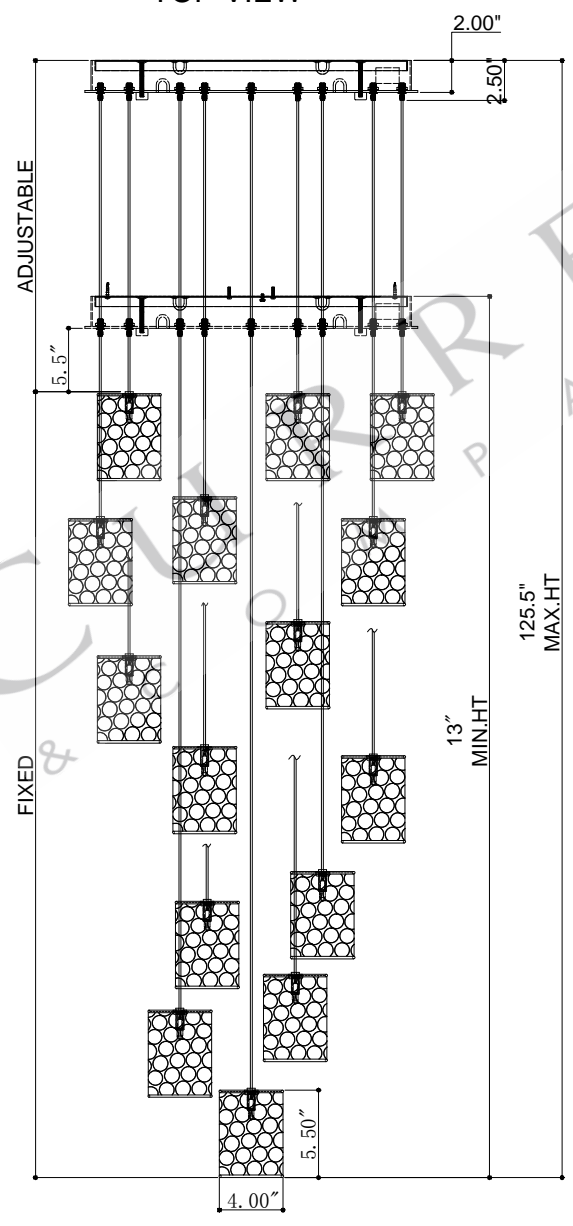

21"DIA\*2.0"H.CANOPY  
 19.75"DIA\*0.75"H. MOUNTING  
 PLATE COVER  
 4.0"DIA\*5.5"H. SHADE

TOP VIEW

CANOPY DETAIL

FRONT VIEW