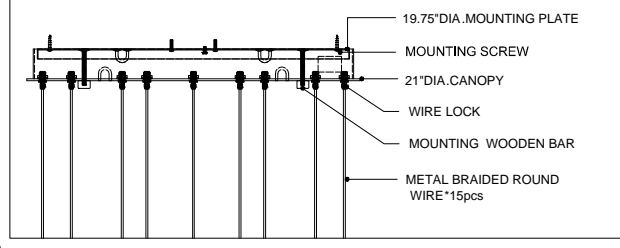

21"DIA\*2.0"H.CANOPY  
 19.75"DIA\*0.75"H. MOUNTING  
 PLATE COVER  
 4.0"DIA\*5.5"H. SHADE

TOP VIEW

CANOPY DETAIL

FRONT VIEW