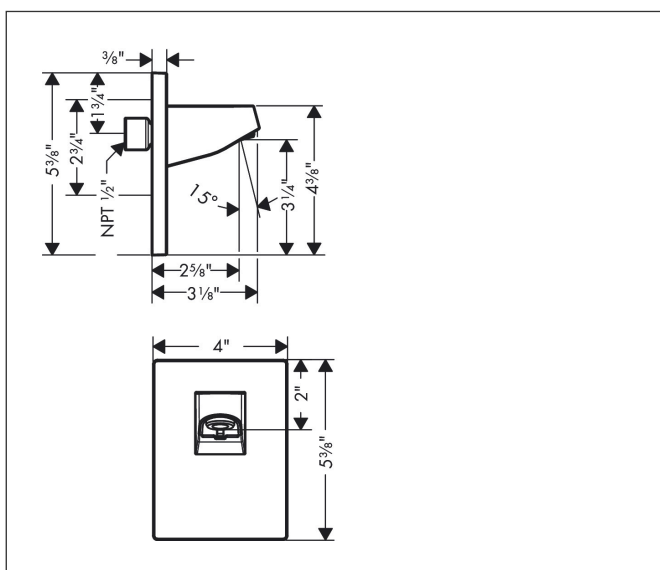

Brand hansgrohe
Art. Name **Pulsify** Showerarm for Showerhead 105
Art. Nr. 24139671
Surface matte black
Pos. 1

Product Picture

Features

- Plastic
- connection type: 1/2" NPT
- Wall Outlet, Mounting Material, Assembly instructions

Drawing

Technology