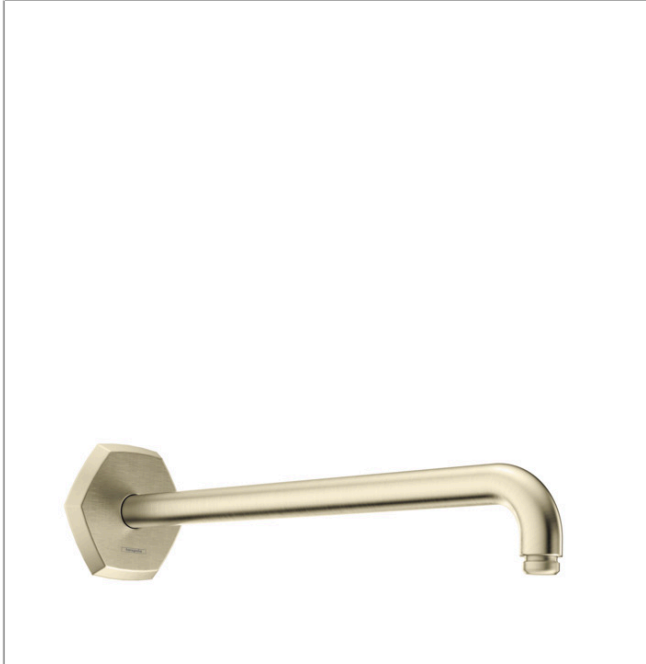

**Locarno
Showerarm, 15"**

Finishes : **brushed nickel** Part no. : **04833820**

Description

Features

- Escutcheon, Showerarm

Product image

Scale drawing