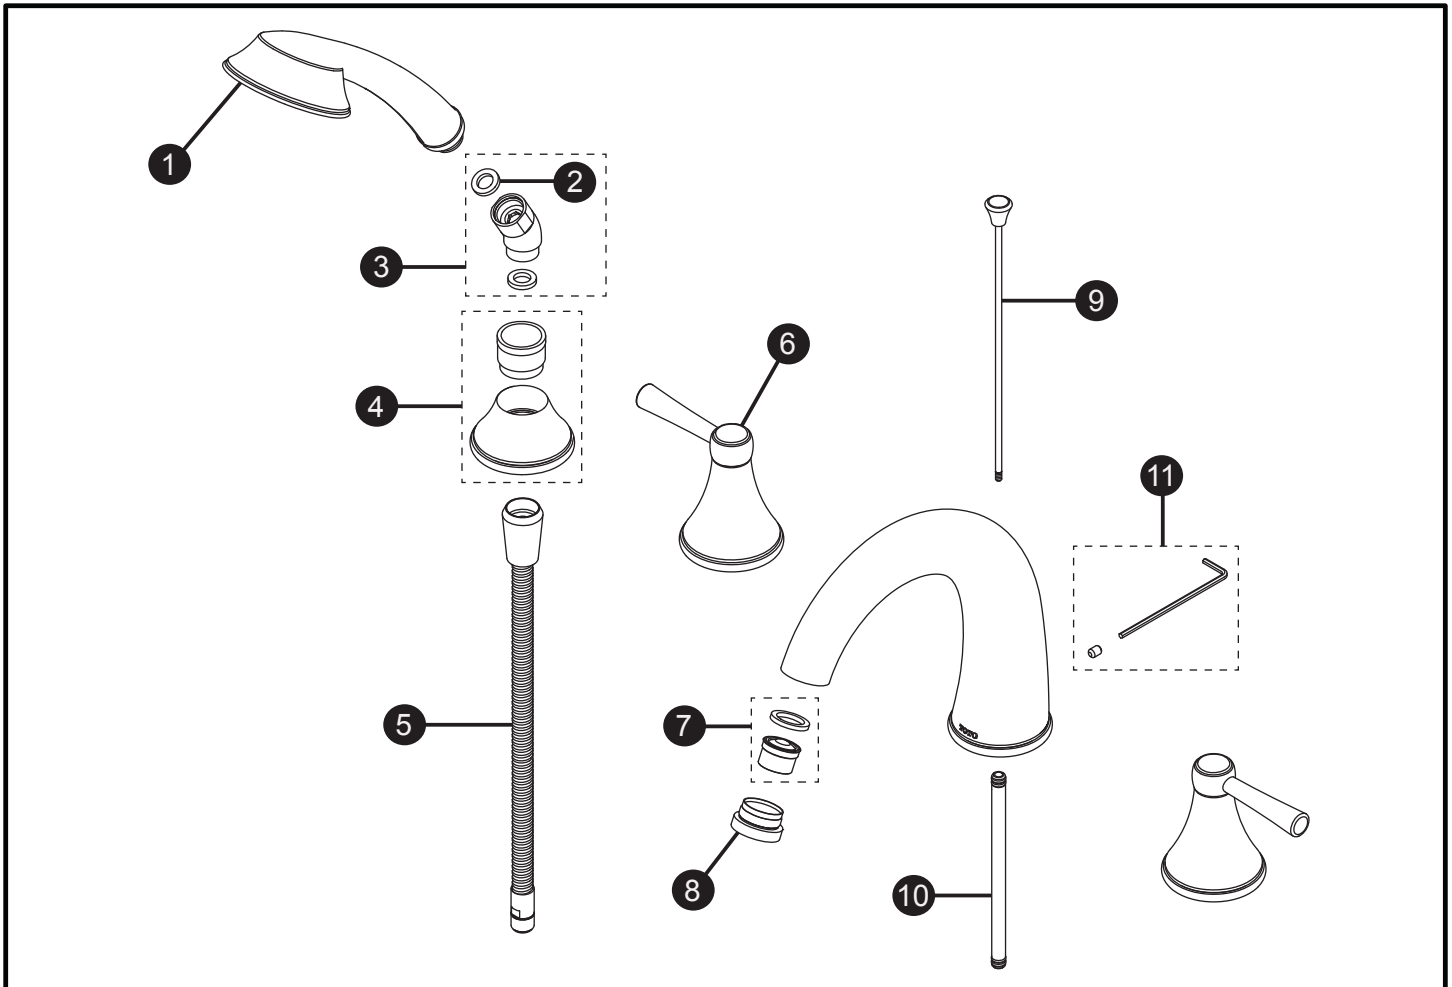

Silas®
Four-Hole Roman Tub Filler Trim

| Item | Part | Description |
|------|--------------|--------------------------|
| 1* | THP4888#\$\$ | Handshower |
| 2 | THP4808 | Gasket (Qty: 2) |
| 3* | THP4886#\$\$ | Elbow |
| 4* | THP4821#\$\$ | Handshower Mount |
| 5* | THP4934#\$\$ | Handshower Hose |
| 6* | THP4881#\$\$ | Handle Assembly |
| 7 | THP4811 | Flow Insert and Gasket |
| 8* | THP4817#\$\$ | Housing |
| 9* | THP4814#\$\$ | Lift Rod with Knob |
| 10 | THP4809 | Tube with O-Rings |
| 11 | THP4882 | Set Screw and Hex Wrench |

| LEGEND |
|-----------------------|
| \$\$ = Denotes Finish |
| #CP = Polished Chrome |
| #BN = Brushed Nickel |
| #PN = Polished Nickel |

* Please specify finish when ordering