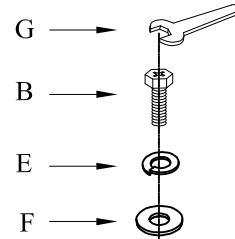

Item: 6033-80111-85 Round Cocktail Table
 6033-80111-99 Shou Sugi Ban Round Cocktail Table

Thank you for purchasing this quality product. Be sure to unpack carefully looking for small parts which may have come loose during shipment.

Read all instruction and study the drawing carefully before starting the assembly process:

HARDWARE PACK

NO	DRAWING	DESCRIPTION	SIZE	Q'TY
A		Nut	Ø5/16"*12	15pcs
B		Hexagonal Bolt	Ø1/4"*5/8"	10pcs
C		Lock Washer	Ø5/16"*12*3	15pcs
D		Flat Washer	Ø5/16"*19*2	15pcs
E		Lock Washer	Ø1/4"*12*3	10pcs
F		Flat Washer	Ø1/4"*16*2	10pcs
G		Hex Wrench	10MM	1pc
H		Hex Wrench	12MM	1pc
I		L-Bracket	31*24*20*2	5pcs