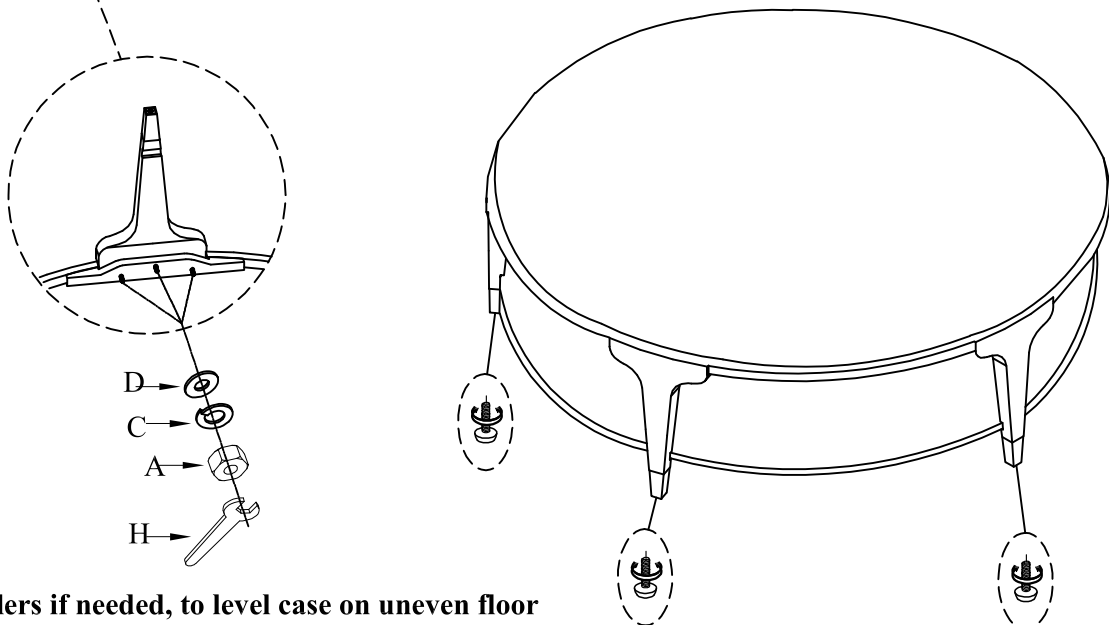

Adjust levelers if needed, to level case on uneven floor