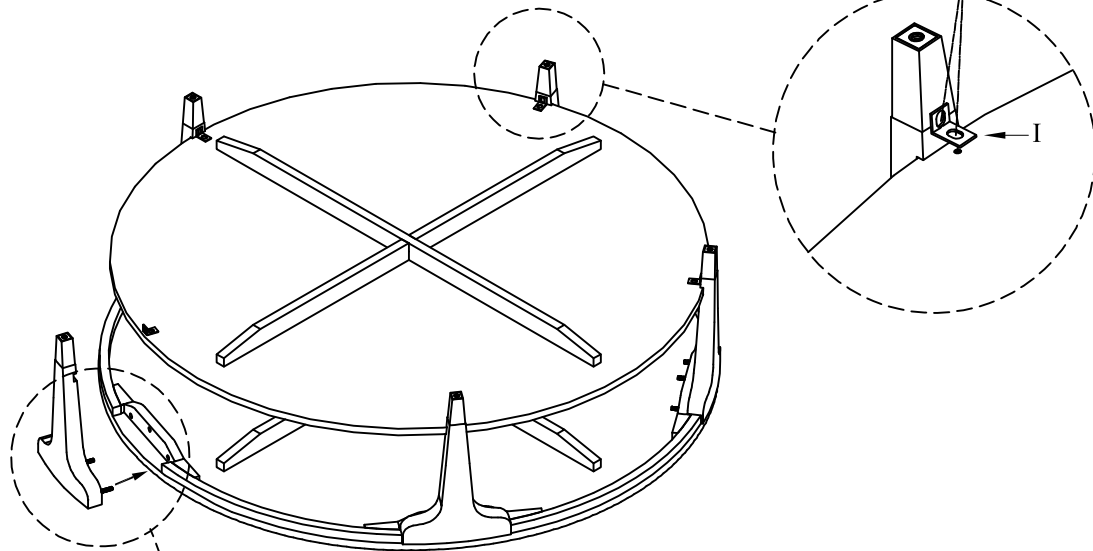

Item: 6033-80111-85 Round Cocktail Table
 6033-80111-99 Shou Sugi Ban Round Cocktail Table

Thank you for purchasing this quality product. Be sure to unpack carefully looking for small parts which may have come loose during shipment.

Read all instruction and study the drawing carefully before starting the assembly process:

HARDWARE PACK

NO	DRAWING	DESCRIPTION	SIZE	Q'TY
A		Nut	Ø5/16"*12	15pcs
B		Hexagonal Bolt	Ø1/4"*5/8"	10pcs
C		Lock Washer	Ø5/16"*12*3	15pcs
D		Flat Washer	Ø5/16"*19*2	15pcs
E		Lock Washer	Ø1/4"*12*3	10pcs
F		Flat Washer	Ø1/4"*16*2	10pcs
G		Hex Wrench	10MM	1pc
H		Hex Wrench	12MM	1pc
I		L-Bracket	31*24*20*2	5pcs