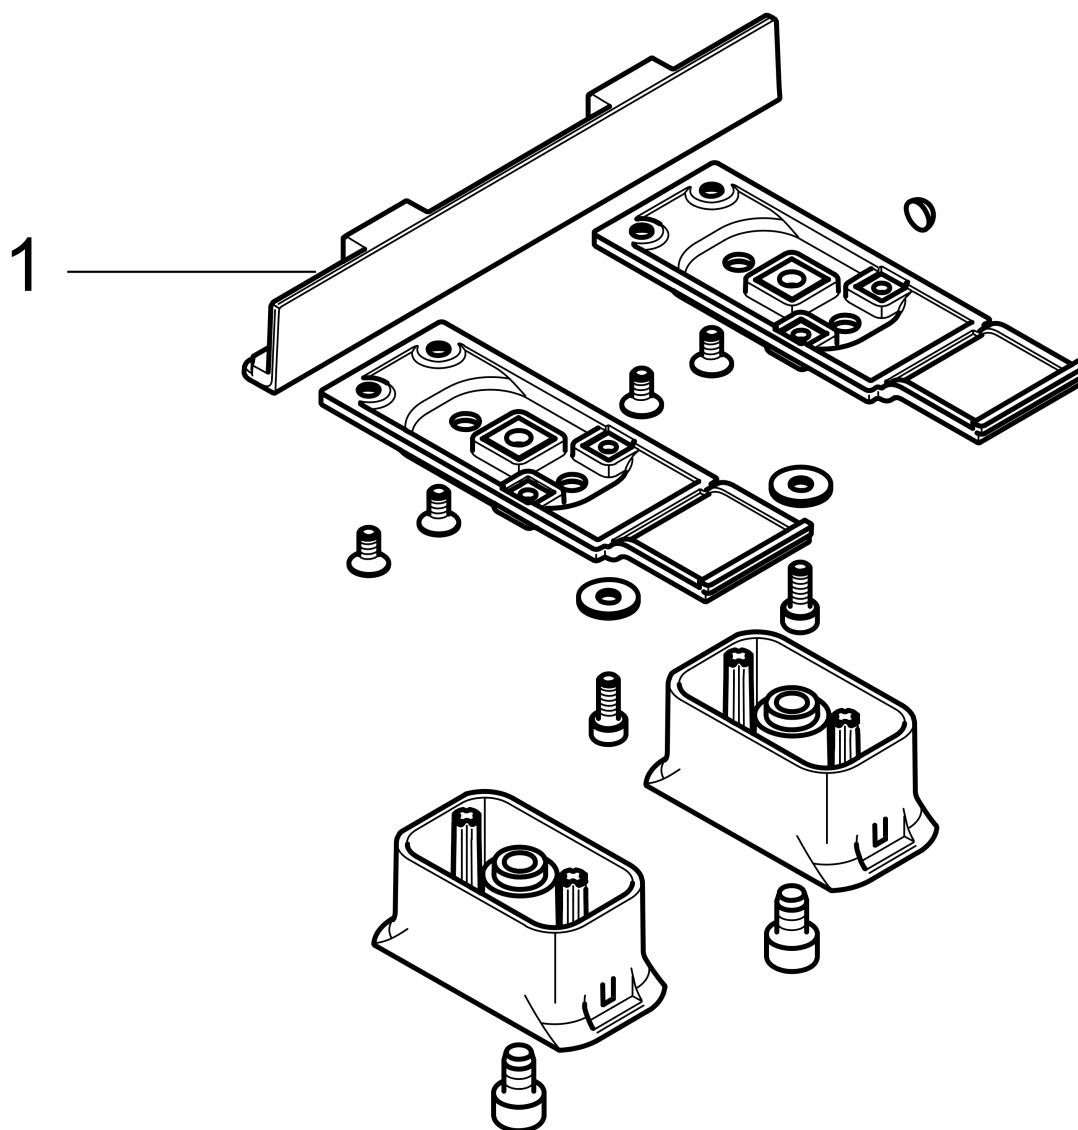

AXOR Universal Accessories

Adapter Set

Finishes : **chrome** Part no. : **42870000**

Description

Features

- For installing an accessory on a rail, or for combining toilet paper holder with shelf or soap dish
- Fits with soap dish/shelf #42803000 or shelf 300mm #42838000 with roll holder #42836000

Product image

Scale drawing

AXOR Universal Accessories

Adapter Set

Finishes : **chrome** Part no. : **42870000**

Exploded drawing

Year of production: >11/14

AXOR Universal Accessories

Adapter Set

Finishes : **chrome** Part no. : **42870000**

Spare parts list

Year of production: >11/14

Pos.	Description	Part no.	PC	PU
1	cover	92464000	0	1
a	hexagon socket screw M6x10	92847000	0	1