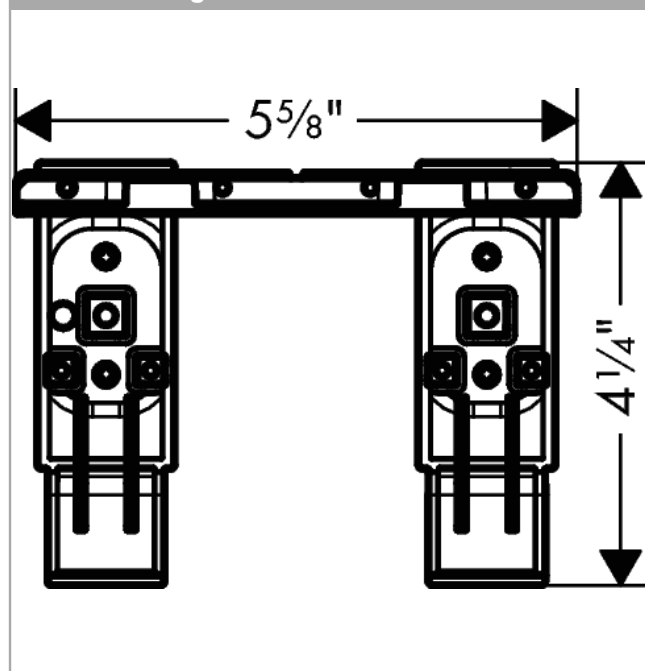

AXOR Universal Accessories

Adapter Set

Finishes : **chrome** Part no. : **42870000**

Description

Features

- For installing an accessory on a rail, or for combining toilet paper holder with shelf or soap dish
- Fits with soap dish/shelf #42803000 or shelf 300mm #42838000 with roll holder #42836000

Product image

Scale drawing

AXOR Universal Accessories

Adapter Set

Finishes : **chrome** Part no. : **42870000**

Exploded drawing

Year of production: >11/14

AXOR Universal Accessories

Adapter Set

Finishes : **chrome** Part no. : **42870000**

Spare parts list

Year of production: >11/14

Pos.	Description	Part no.	PC	PU
1	cover	92464000	0	1
a	hexagon socket screw M6x10	92847000	0	1