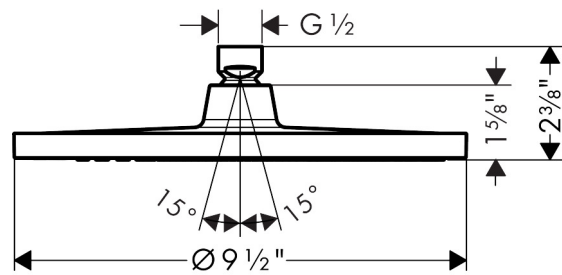

Brand hansgrohe
Art. Name **Crometta S** Showerhead 240 1-Jet, 1.75 GPM
Art. Nr. 26918001
Surface chrome
Pos. 1

Product Picture

Drawing

Technology

Features

- Spray modes: Rain
- 180 no-clog spray channels
- Flow: 1.75 GPM (6.6 L/Min)
- Fully-finished matching spray face