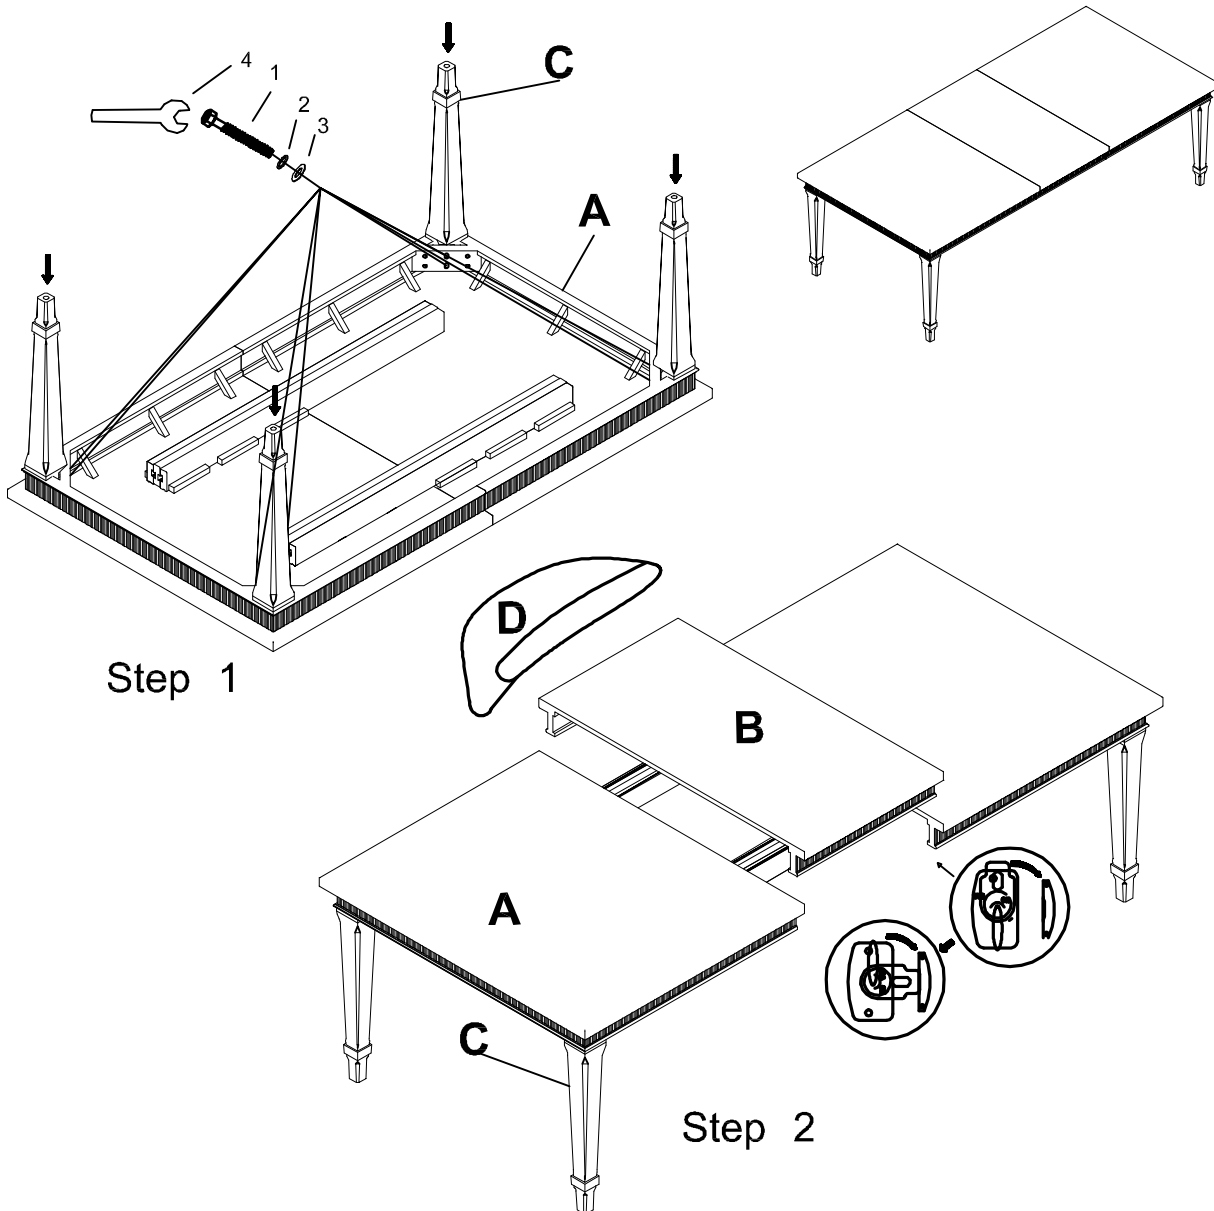

A.R.T. FURNITURE® ASSEMBLY INSTRUCTIONS

273220 - 2908

Palisade - Dining Table

Thank you for purchasing this quality product from A.R.T. Furniture. Be sure to check all packing material for parts which may have come loose inside the carton during shipment. Identify and count all parts and compare with the parts list below.

Note: Some furniture is heavy, it is recommended that two people assembly this item to avoid injury or damage.

No.	Hardware List	Qt.
1	 $\frac{5}{16}$ " x 2 $\frac{3}{4}$ " Bolt	8
2	 $\frac{5}{16}$ " Lock Washer	8
3	 $\frac{5}{16}$ " Flat Washer	8
4	 $\frac{5}{16}$ " Wrench	1

No.	PARTS LIST	Qt.
A	 Table Top	1
B	 Table leaf	1
C	 legs	4
D	 Leaf Bag	1