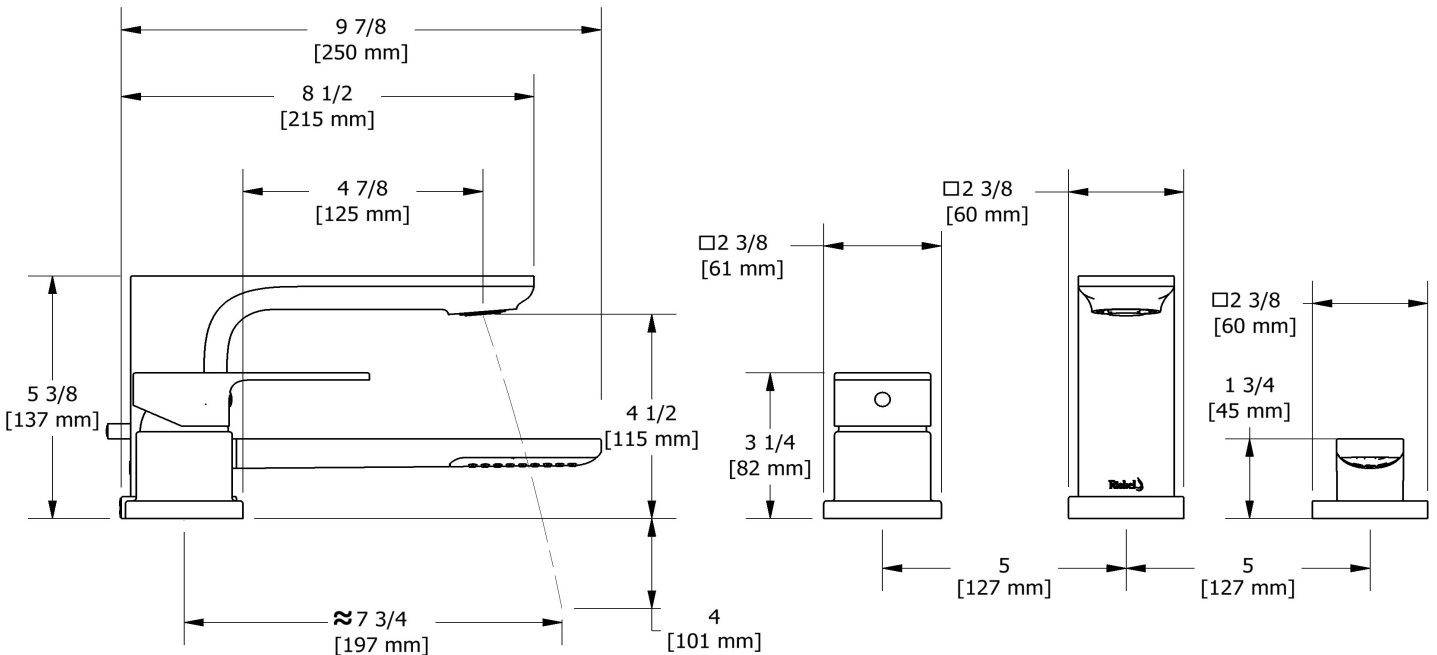

Sizes, models and finishes may differ from those presented.

Warranty

This **Riobel Inc.** product you have purchased carries a **Limited Lifetime Warranty** on the chrome, PVD finish, blacks and all working parts and is guaranteed from the initial purchase date against all **manufacturing defects**. All other finishes, including plastic components, are guaranteed for one year. All electric and/or electronic parts are covered by a 5-year limited warranty.

Customer Service

Ontario, West Canada : 888-287-5354 Quebec, Maritimes, United States : 866-473-8442