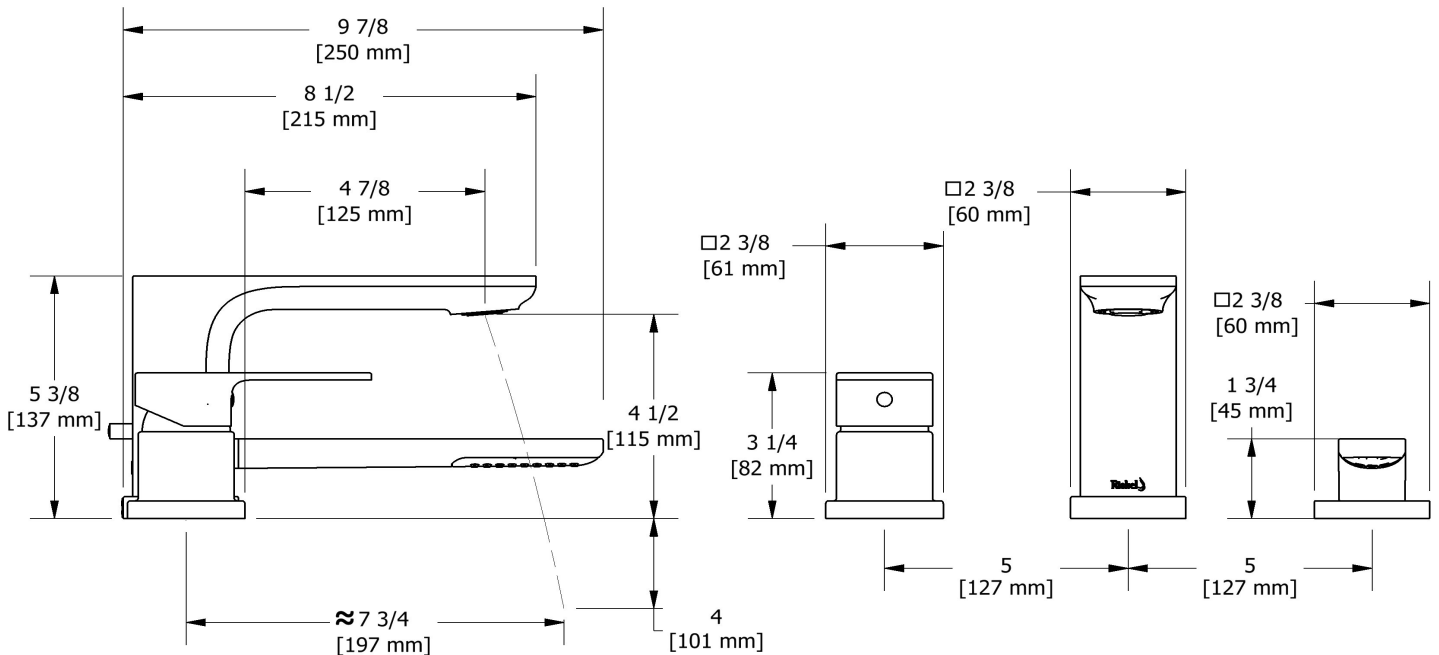

Certifications

- CSA B125.1
- ASME A112.18.1
- ADA

Sizes, models and finishes may differ from those presented.

Warranty

This **Riobel Inc.** product you have purchased carries a Limited Lifetime Warranty on the chrome, PVD finish, blacks and all working parts and is guaranteed from the initial purchase date against all manufacturing defects. All other finishes, including plastic components, are guaranteed for one year. All electric and/or electronic parts are covered by a 5-year limited warranty.

Customer Service

Ontario, West Canada : 888-287-5354 Quebec, Maritimes, United States : 866-473-8442