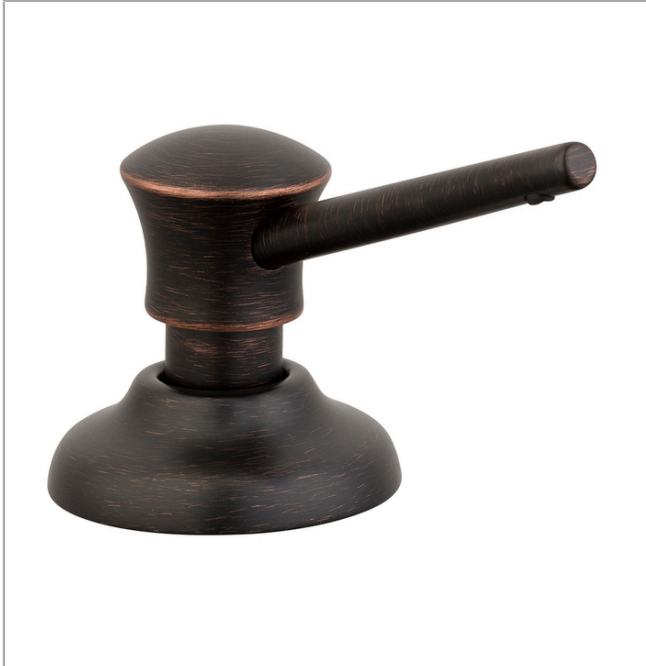

Soap Dispenser, Traditional

Finishes : **rubbed bronze** Part no. : **04540920**

Description

Features

- Metal
- Bottle capacity 12 oz
- 2 7/8" maximum counter depth

Item details

List Price \$ 85.00

Product image

Scale drawing