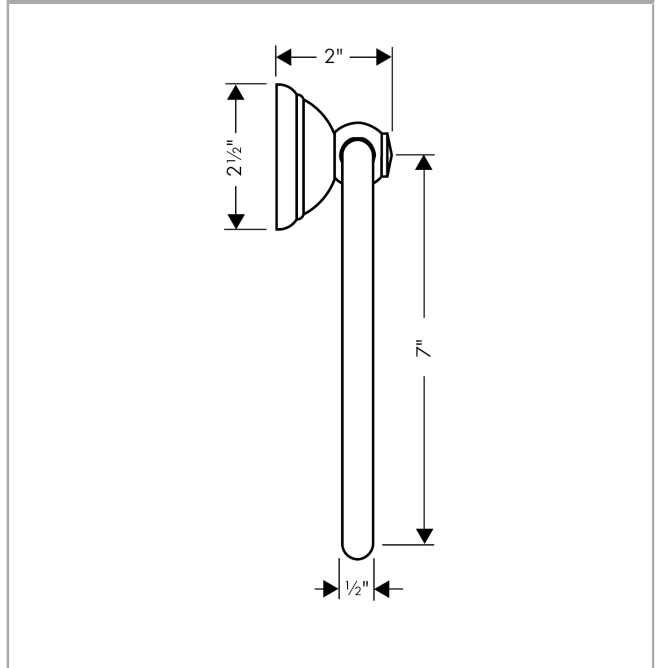

**C Accessories**

**Towel Ring**

Finishes : **brushed nickel** Part no. : **06095820**

**Description**

**Features**

- Metal holder
- Brass
- Wall-mounted

**Item details**

List Price \$ 187.00

**Product image**

**Scale drawing**

C Accessories

Towel Ring

Finishes : brushed nickel Part no. : 06095820

Exploded drawing

Year of production: >01/04

**C Accessories**

**Towel Ring**

Finishes : **brushed nickel** Part no. : **06095820**

**Spare parts list**

Year of production: >01/04

Pos.	Description	Part no.	Price	PU
1	support element	96341000	-	1
2	mounting set	40915000	-	1