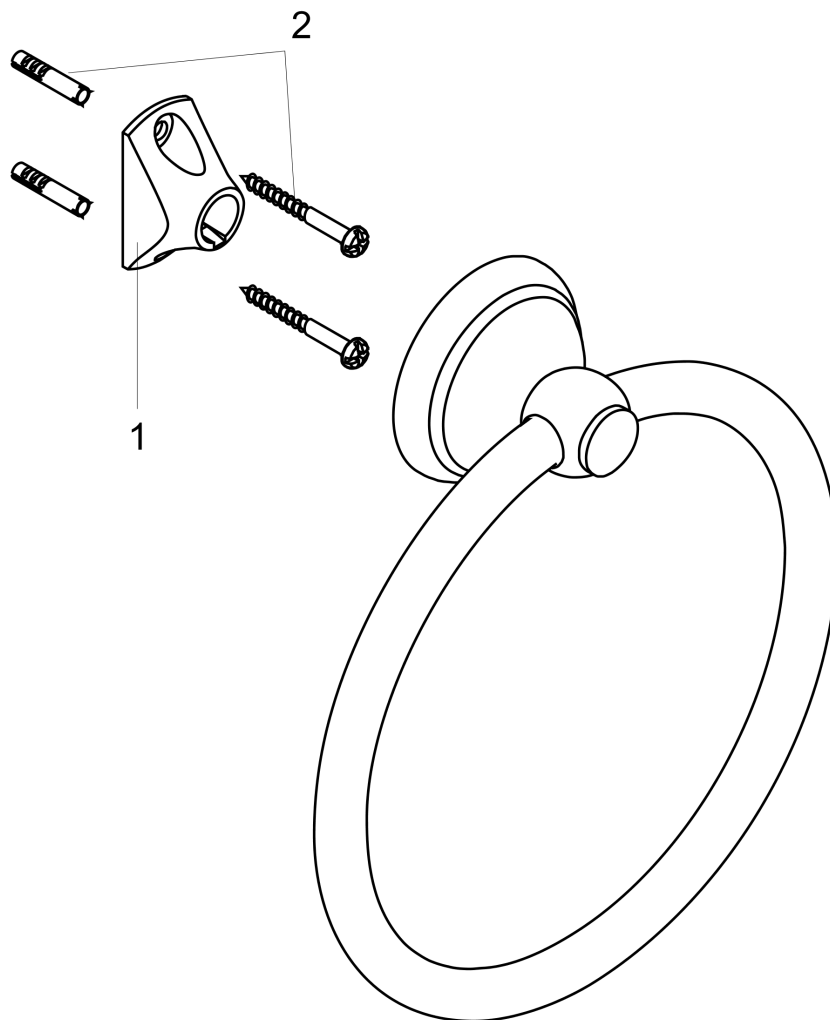

**C Accessories**

**Towel Ring**

Finishes : **brushed nickel** Part no. : **06095820**

**Description**

**Features**

- Metal holder
- Brass
- Wall-mounted

**Item details**

List Price \$ 187.00

**Product image**

**Scale drawing**

C Accessories

Towel Ring

Finishes : brushed nickel Part no. : 06095820

Exploded drawing

Year of production: >01/04

**C Accessories**

**Towel Ring**

Finishes : **brushed nickel** Part no. : **06095820**

**Spare parts list**

Year of production: >01/04

Pos.	Description	Part no.	Price	PU
1	support element	96341000	-	1
2	mounting set	40915000	-	1