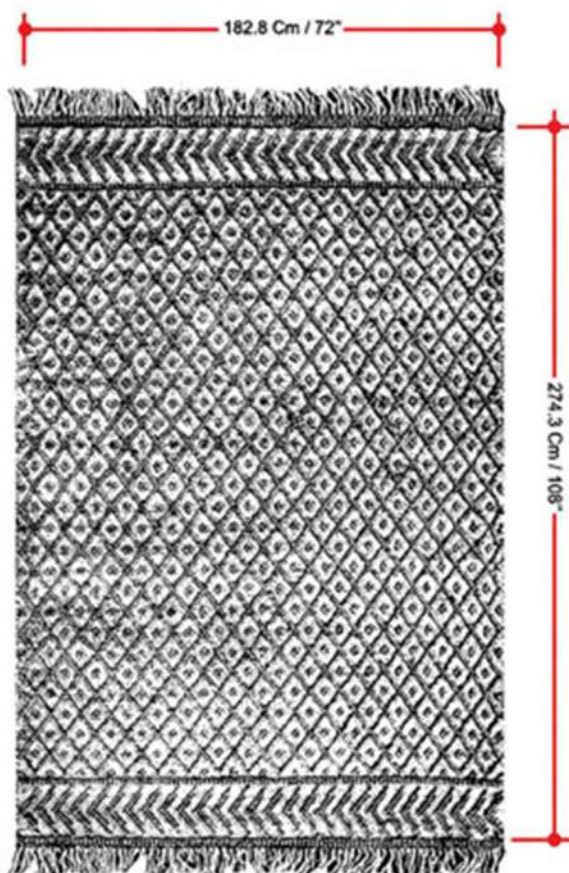

Millow 6'x9' Area Rug

Net Weight: 29.76(Lbs)