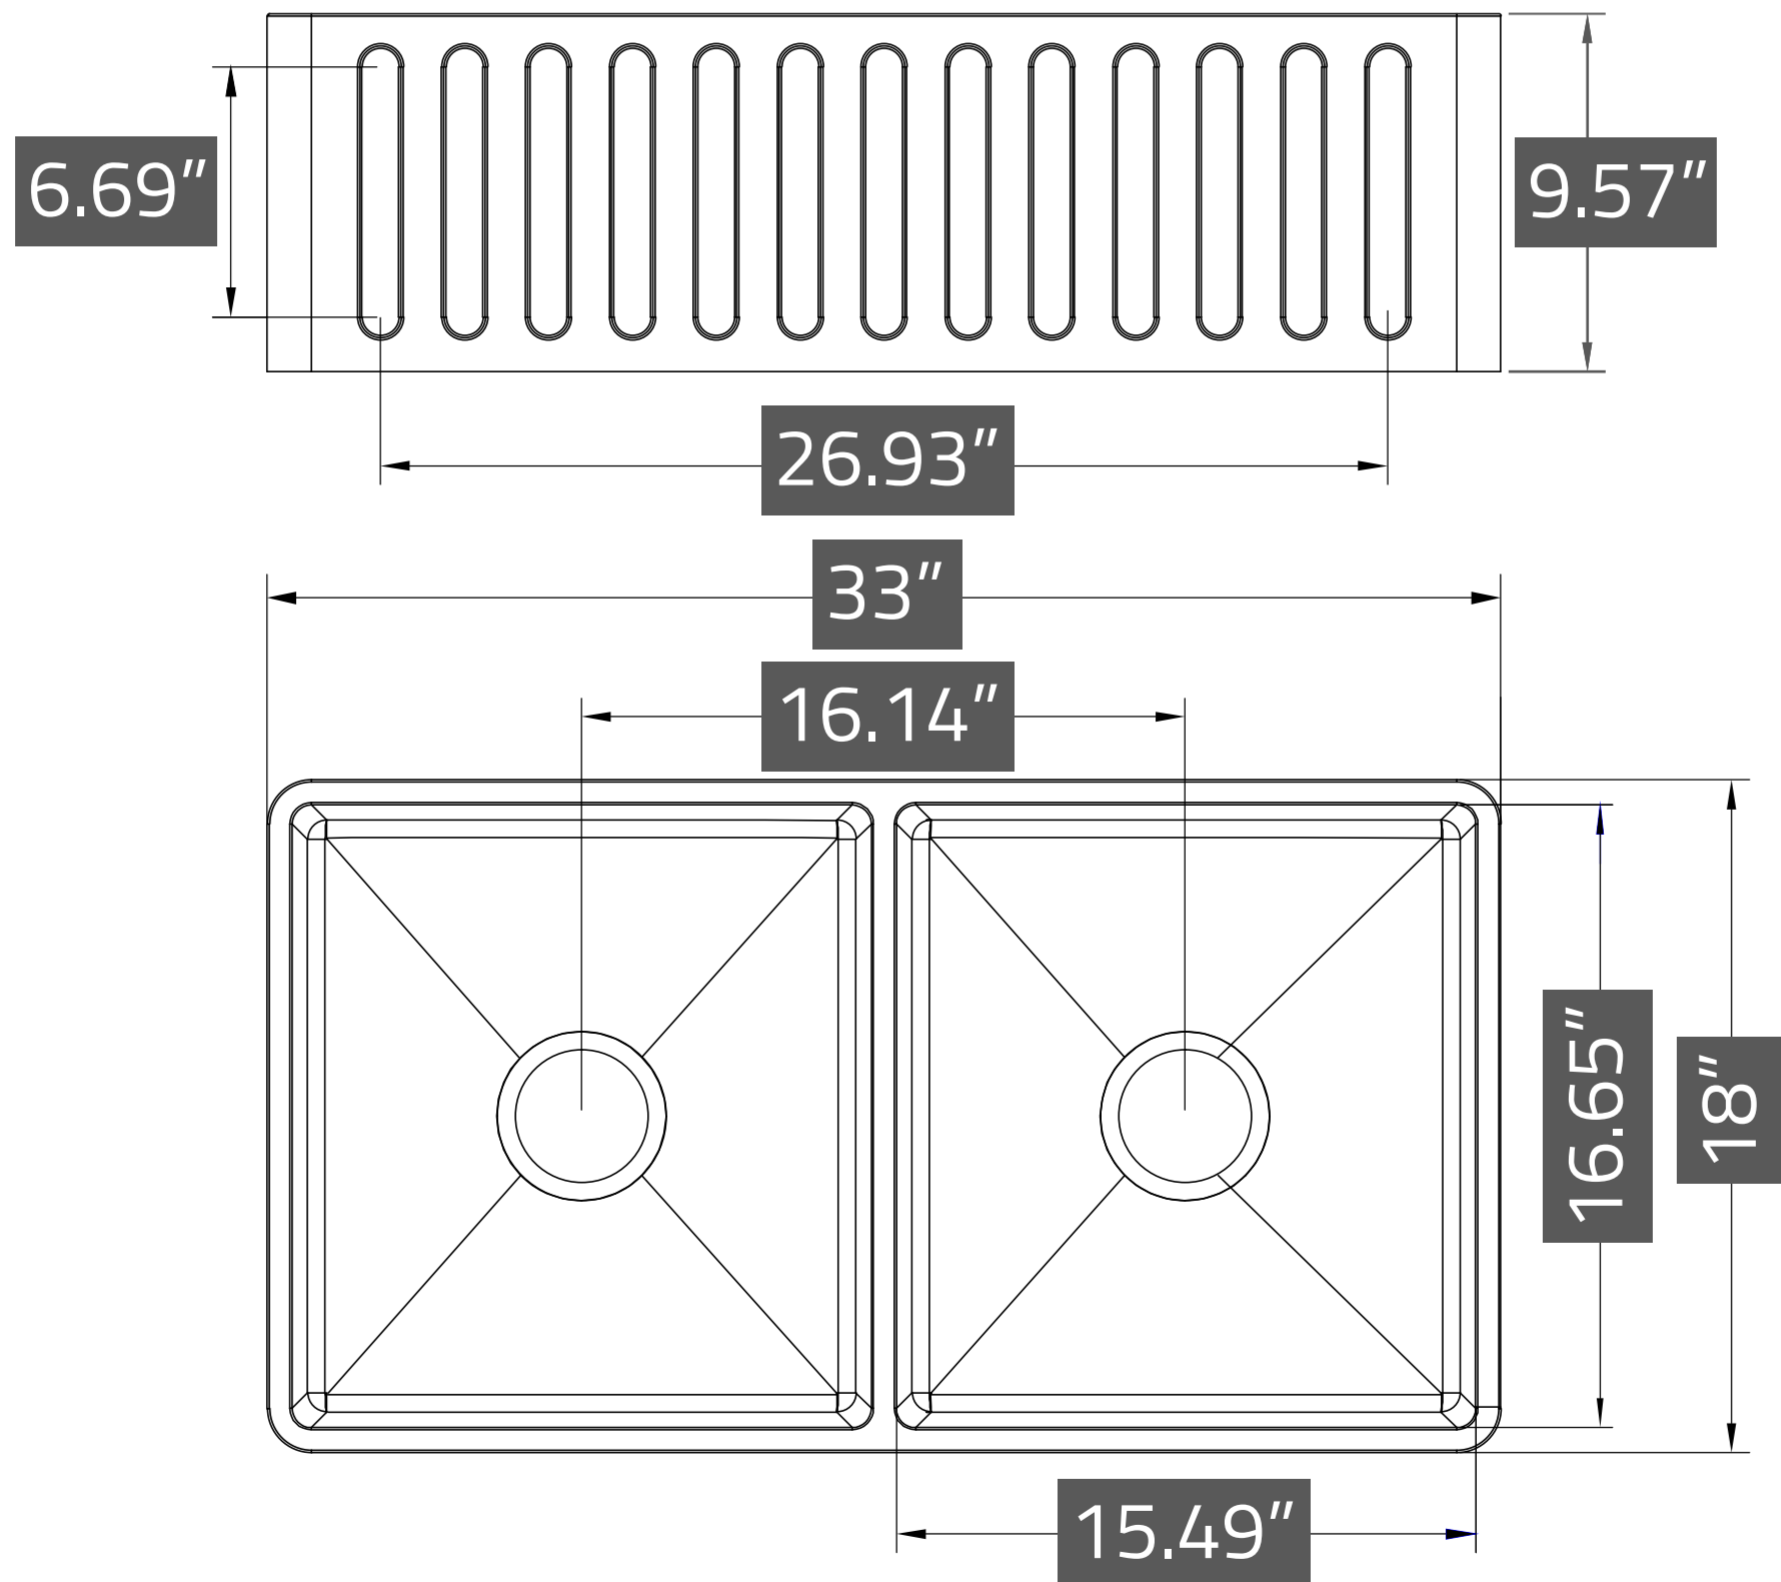

# ANZZI STONE KITCHEN SINK

**K-AZ227-2B**

HAVE QUESTIONS? CALL 305-614-4070 OR VISIT [ANZZI.COM](https://www.anzzi.com)