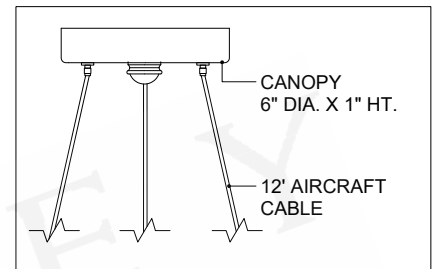

ITEM: 9000-1245

Overall Dimensions

Height: 15.5"

Diameter: 36"

CANOPY DETAIL

TOP VIEW

FRONT VIEW