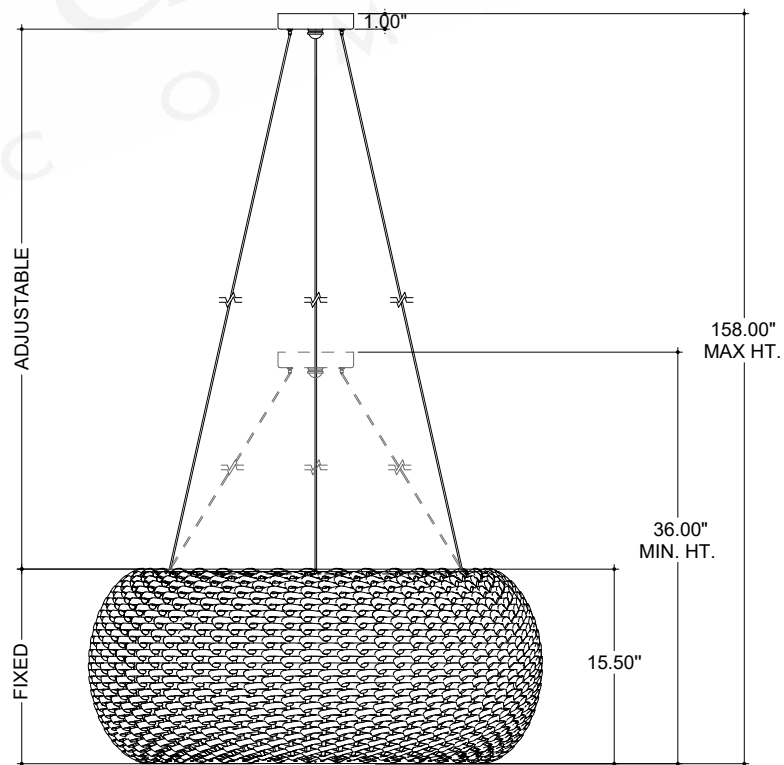

ITEM: 9000-1245

Overall Dimensions

Height: 15.5"

Diameter: 36"

CANOPY DETAIL

TOP VIEW

FRONT VIEW