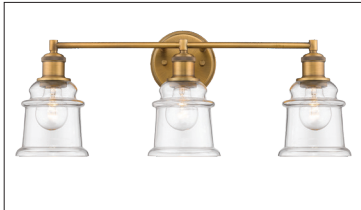

2343 - THREE LIGHT VANITY

2343 CH

2343 HBZ

Dimensions

Width	24"
Height	9"
Extension	6"
Weight	5 lbs

Finish & Material

Finishes	CH - Chrome HBZ - Heirloom Bronze
----------	--------------------------------------

Material	Metal
----------	-------

Glass/Shade

Glass	Clear
-------	-------

Wattage