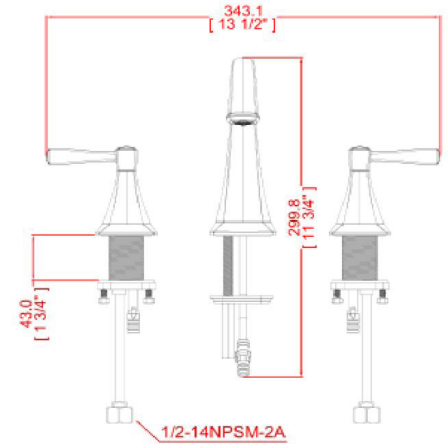

Perth Widespread Bathroom Faucet
Satin Nickel

SPECIFICATIONS

MATERIAL:	Brass	FLOW RATE:	1.2 GPM
HANDLE MATERIAL:	Zinc	LOW FLOW:	Yes
SPOUT MATERIAL:	N/A	HANDLES - CONFIGURATION:	Double Handle
CARTRIDGE MATERIAL:	Ceramic	HANDLE REACH:	2.75"
WATERWAY MATERIAL:	Hybrid	SPRAYER INCLUDED:	No
DRAIN MATERIAL:	Brass	DIMENSIONS WITH DECK PLATE:	13.5" L x 6.5" W x 6.5" D
FAUCET TYPE:	Lav Widespread	WEIGHT WITH DECK PLATE:	4.25 lbs.
MOUNTING TYPE:	Deck Mount	DIMENSIONS W/O DECK PLATE:	13.51" L x 6.56" W x 6.55" D
MOUNTING HOLES:	3	WEIGHT W/O DECK PLATE:	4.41 lbs.
MAX DECK THICKNESS:	1.69"	PVD FINISH:	Yes
DECK PLATE - INCLUDED:	N/A		
SPOUT REACH:	4.89"		
SPOUT HEIGHT:	4.13"		