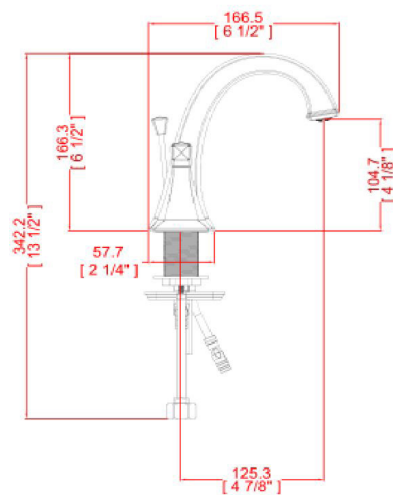

Perth Widespread Bathroom Faucet
Satin Nickel

SPECIFICATIONS

MATERIAL:	Brass	FLOW RATE:	1.2 GPM
HANDLE MATERIAL:	Zinc	LOW FLOW:	Yes
SPOUT MATERIAL:	N/A	HANDLES - CONFIGURATION:	Double Handle
CARTRIDGE MATERIAL:	Ceramic	HANDLE REACH:	2.75"
WATERWAY MATERIAL:	Hybrid	SPRAYER INCLUDED:	No
DRAIN MATERIAL:	Brass	DIMENSIONS WITH DECK PLATE:	13.5" L x 6.5" W x 6.5" D
FAUCET TYPE:	Lav Widespread	WEIGHT WITH DECK PLATE:	4.25 lbs.
MOUNTING TYPE:	Deck Mount	DIMENSIONS W/O DECK PLATE:	13.51" L x 6.56" W x 6.55" D
MOUNTING HOLES:	3	WEIGHT W/O DECK PLATE:	4.41 lbs.
MAX DECK THICKNESS:	1.69"	PVD FINISH:	Yes
DECK PLATE - INCLUDED:	N/A		
SPOUT REACH:	4.89"		
SPOUT HEIGHT:	4.13"		