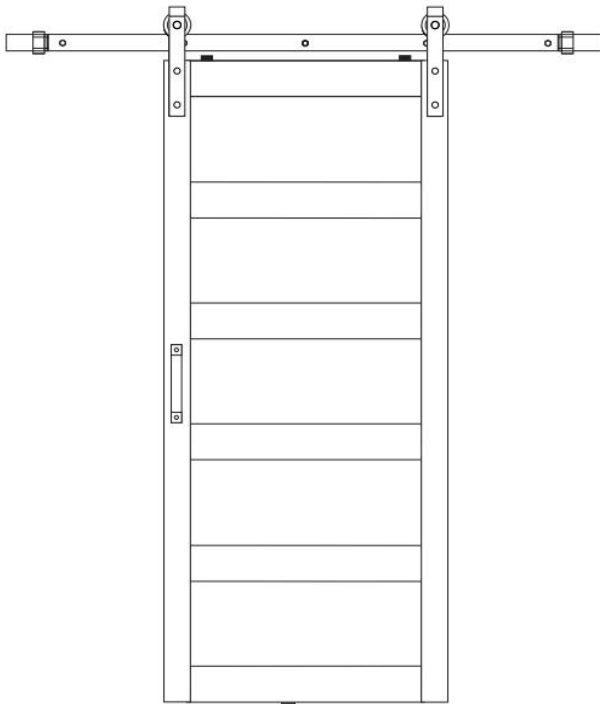

### SPECIFICATION

ITEM NO.	ID-AZBD06
Des	5 vision glass sliding door
size	2134X914x35mm (36X84inch)
material	MDF + PVC Glass:4mm double frosted glass
finish	Light brown color
Hardware	With hardware
Hardware Track Size	78.7inch (2000mm)

### Product size chart