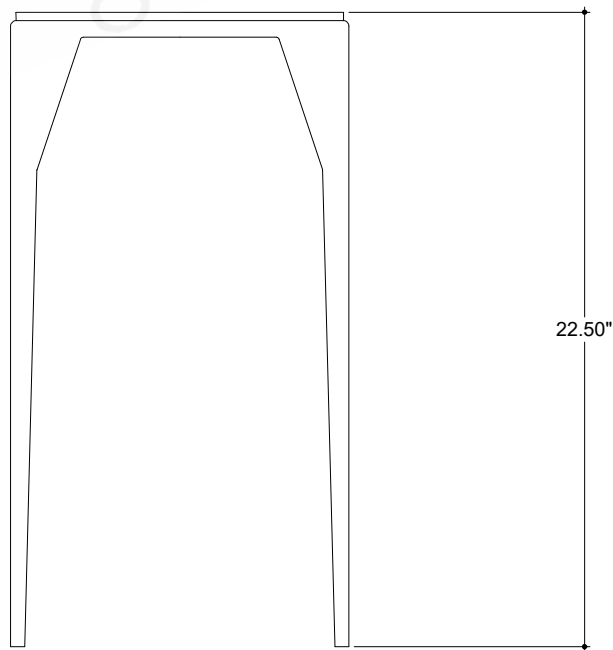

ITEM: 4000-0201

Overall Dimensions

Width: 12"

Depth: 12"

Height: 22.5"

TOP VIEW

FRONT VIEW