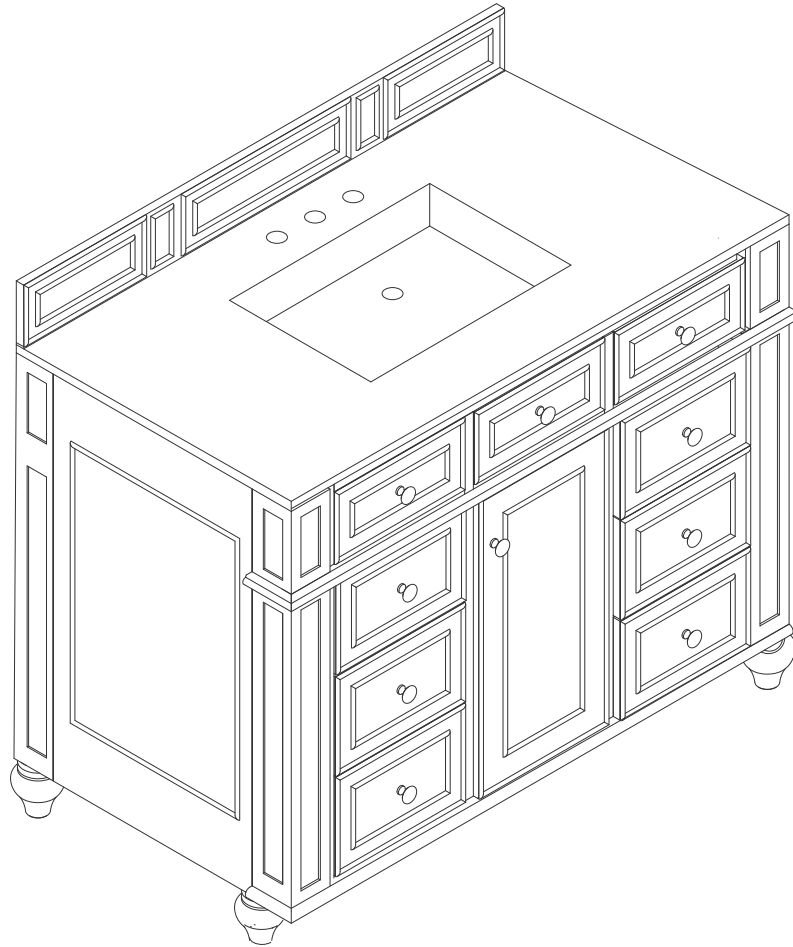

48" BRISTOL VANITY

157-V48-BW

157-V48-SBR

157-V48-WWW

JAMES MARTIN
VANITIES

Features and Materials

Solids: BW-Poplar; SBR/WWW-Para Wood and Poplar

Veneers: SBR-Para Wood; WWW-Walnut

Panels: Plywood

Installation Type: Floor Standing

Number of Basins: One

Vanity Top: NO, Optional 3cm Tops Available with Sinks

Basins included: NO

Overflow: Yes, Front Facing

Optional Wooden Backsplash

Number of Doors: One

Number of Drawers: Six

Number of Tip Outs: One

Assembly Type: Yes, Installation of Optional 3cm Top

Drawer Box Material and Construction: 12mm Plywood/English Dovetail Joinery

Hardware Material and Finish: Zinc Alloy in Brushed Nickel Color

Fits Drain Hole Size: 1 3/4"

Full Extension, Soft Close Glides

European Soft Close Hinges

Aluminum Laminate Drawer Liners

Adjustable Levelers

Dimension

Width: 47-7/8"

Depth: 22-7/8"