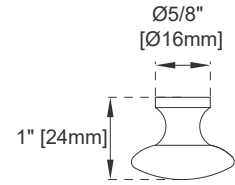

Fits Drain Hole Size: 1 3/4"

Full Extension, Soft Close Glides

European Soft Close Hinges

Aluminum Laminate Drawer Liners

Adjustable Levelers

Dimension

Width: 47-7/8"

Depth: 22-7/8"

Height: 32-1/2"

Rough-In Height: 21-1/2"

48" BRISTOL VANITY

157-V48-BW

157-V48-SBR

157-V48-WWW

JAMES MARTIN VANITIES

Knob

Top View

Front View

All dimensions are nominal

Diagrams are of cabinet only—James Martin Optional Countertops and sinks are not shown

Visit website for warranty and installation information
www.jamesmartinvanities.com