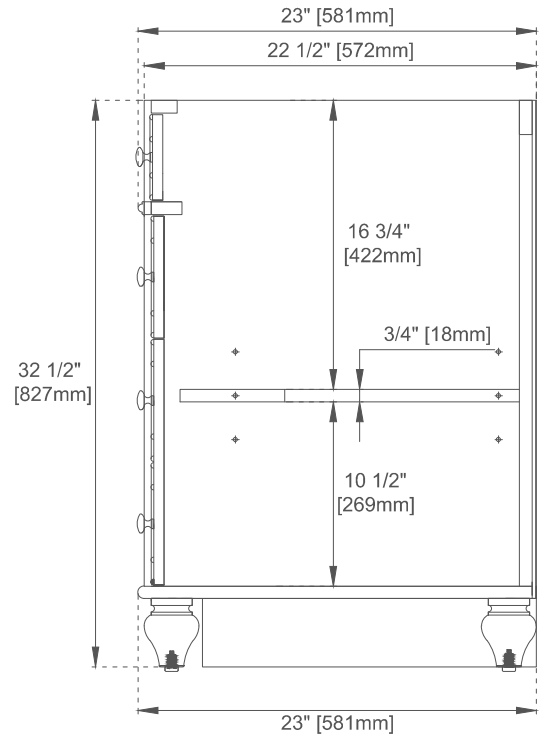

Fits Drain Hole Size: 1 3/4"

Full Extension, Soft Close Glides

European Soft Close Hinges

Aluminum Laminate Drawer Liners

Adjustable Levelers

Dimension

Width: 47-7/8"

Depth: 22-7/8"

Height: 32-1/2"

Rough-In Height: 21-1/2"

48" BRISTOL VANITY

157-V48-BW

157-V48-SBR

157-V48-WWW

JAMES MARTIN VANITIES

Knob

48" BRISTOL VANITY

157-V48-BW

157-V48-SBR

157-V48-WWW

JAMES MARTIN VANITIES

Side View 1

Side View 2

Back View

All dimensions are nominal
Diagrams are of cabinet only—James Martin Optional Countertops and sinks are not shown

Visit website for warranty and installation information
www.jamesmartinvanities.com