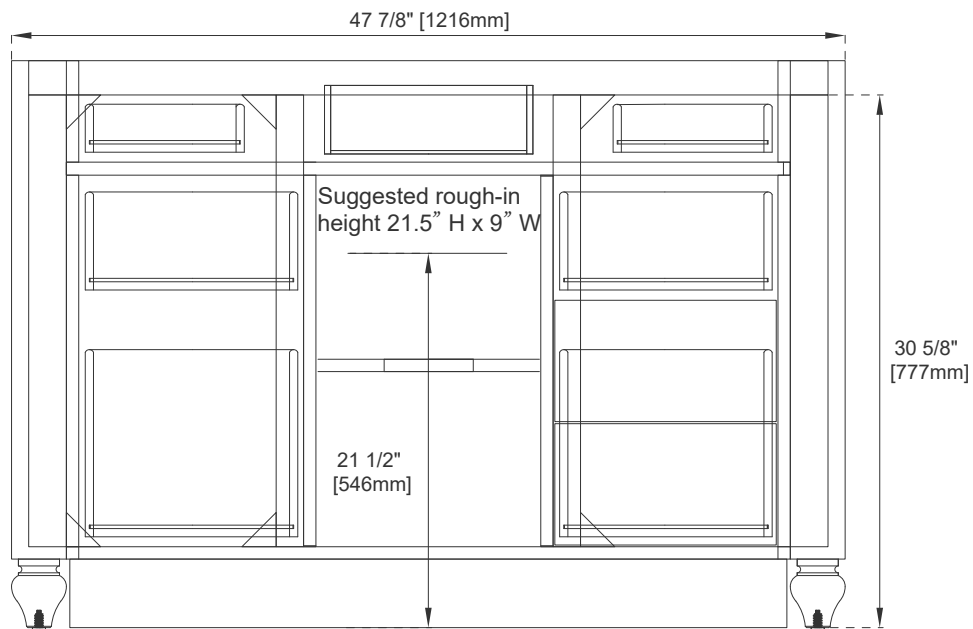

Fits Drain Hole Size: 1 3/4"

Full Extension, Soft Close Glides

European Soft Close Hinges

Aluminum Laminate Drawer Liners

Adjustable Levelers

Dimension

Width: 47-7/8"

Depth: 22-7/8"

Height: 32-1/2"

Rough-In Height: 21-1/2"

48" BRISTOL VANITY

157-V48-BW

157-V48-SBR

157-V48-WWW

JAMES MARTIN VANITIES

Knob

48" BRISTOL VANITY

157-V48-BW

157-V48-SBR

157-V48-WWW

JAMES MARTIN VANITIES

Side View 1

Side View 2

Back View

All dimensions are nominal
Diagrams are of cabinet only—James Martin Optional Countertops and sinks are not shown

Visit website for warranty and installation information
www.jamesmartinvanities.com