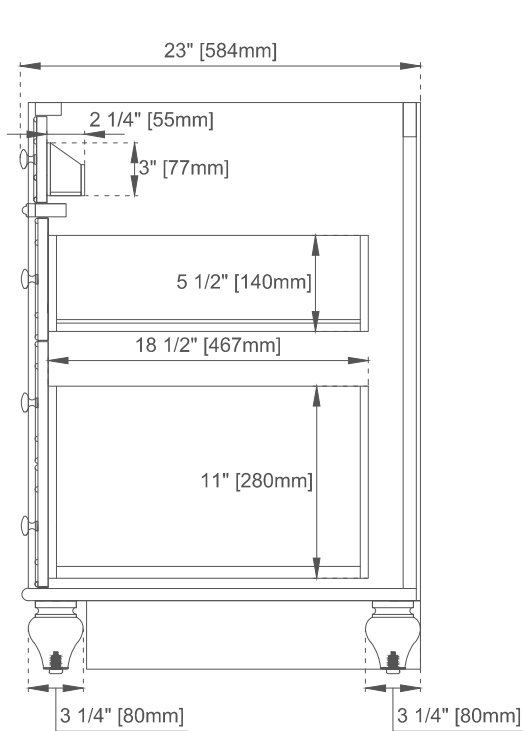

Fits Drain Hole Size: 1 3/4"

Full Extension, Soft Close Glides

European Soft Close Hinges

Aluminum Laminate Drawer Liners

Adjustable Levelers

Dimension

Width: 47-7/8"

Depth: 22-7/8"

Height: 32-1/2"

Rough-In Height: 21-1/2"

48" BRISTOL VANITY

157-V48-BW

157-V48-SBR

157-V48-WWW

JAMES MARTIN VANITIES

Knob

Top View

Front View

All dimensions are nominal

Diagrams are of cabinet only—James Martin Optional Countertops and sinks are not shown

Visit website for warranty and installation information
www.jamesmartinvanities.com

48" BRISTOL VANITY

157-V48-BW

157-V48-SBR

157-V48-WWW

JAMES MARTIN VANITIES

Side View 1

Side View 2

Back View