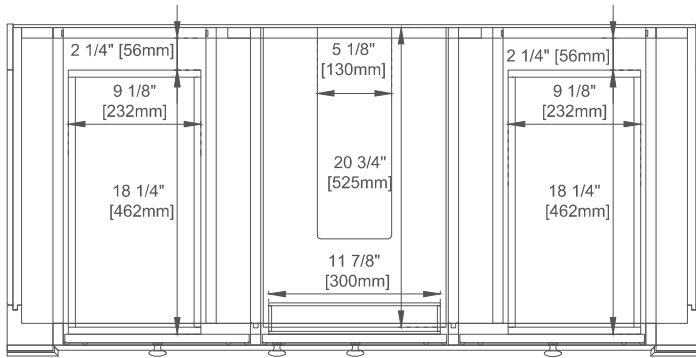

Fits Drain Hole Size: 1 3/4"

Full Extension, Soft Close Glides

European Soft Close Hinges

Aluminum Laminate Drawer Liners

Adjustable Levelers

Dimension

Width: 47-7/8"

Depth: 22-7/8"

Height: 32-1/2"

Rough-In Height: 21-1/2"

48" BRISTOL VANITY

157-V48-BW

157-V48-SBR

157-V48-WWW

JAMES MARTIN VANITIES

Knob

Top View

Front View

All dimensions are nominal

Diagrams are of cabinet only—James Martin Optional Countertops and sinks are not shown

Visit website for warranty and installation information
www.jamesmartinvanities.com

48" BRISTOL VANITY

157-V48-BW

157-V48-SBR

157-V48-WWW

JAMES MARTIN VANITIES

Side View 1

Side View 2

Back View