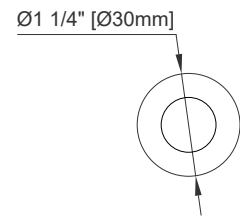

Fits Drain Hole Size: 1 3/4"

Full Extension, Soft Close Glides

European Soft Close Hinges

Aluminum Laminate Drawer Liners

Adjustable Levelers

Dimension

Width: 47-7/8"

Depth: 22-7/8"

Height: 32-1/2"

Rough-In Height: 21-1/2"

48" BRISTOL VANITY

157-V48-BW

157-V48-SBR

157-V48-WWW

JAMES MARTIN VANITIES

Knob

Top View

Front View

All dimensions are nominal

Diagrams are of cabinet only—James Martin Optional Countertops and sinks are not shown

Visit website for warranty and installation information
www.jamesmartinvanities.com

48" BRISTOL VANITY

157-V48-BW

157-V48-SBR

157-V48-WWW

JAMES MARTIN VANITIES

Side View 1

Side View 2

Back View