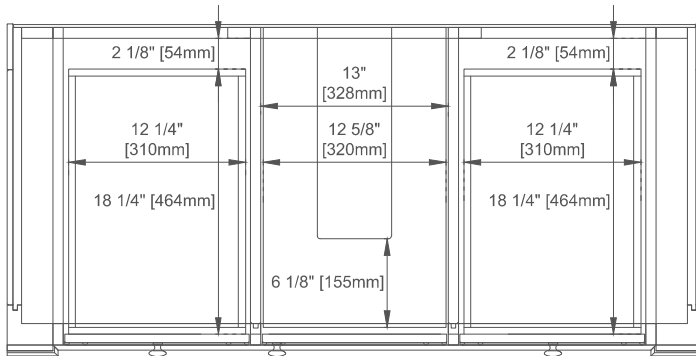

Fits Drain Hole Size: 1 3/4"

Full Extension, Soft Close Glides

European Soft Close Hinges

Aluminum Laminate Drawer Liners

Adjustable Levelers

Dimension

Width: 47-7/8"

Depth: 22-7/8"

Height: 32-1/2"

Rough-In Height: 21-1/2"

48" BRISTOL VANITY

157-V48-BW

157-V48-SBR

157-V48-WWW

JAMES MARTIN VANITIES

Knob

Top View

Front View

All dimensions are nominal

Diagrams are of cabinet only—James Martin Optional Countertops and sinks are not shown

Visit website for warranty and installation information
www.jamesmartinvanities.com

48" BRISTOL VANITY

157-V48-BW

157-V48-SBR

157-V48-WWW

JAMES MARTIN VANITIES

Side View 1

Side View 2

Back View