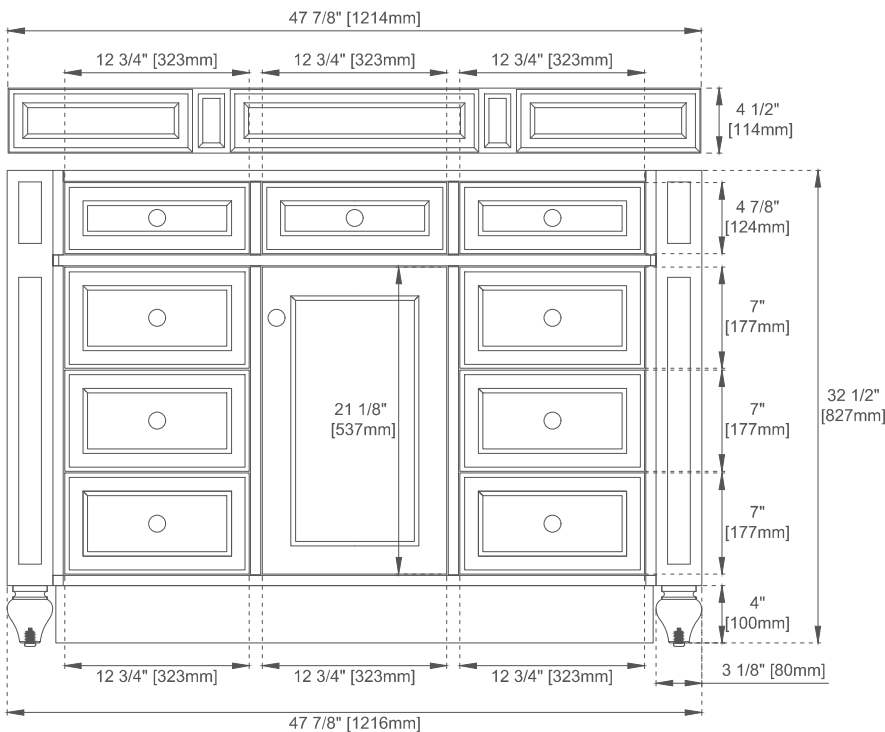

Fits Drain Hole Size: 1 3/4"

Full Extension, Soft Close Glides

European Soft Close Hinges

Aluminum Laminate Drawer Liners

Adjustable Levelers

Dimension

Width: 47-7/8"

Depth: 22-7/8"

Height: 32-1/2"

Rough-In Height: 21-1/2"

48" BRISTOL VANITY

157-V48-BW

157-V48-SBR

157-V48-WWW

JAMES MARTIN VANITIES

Knob

Top View

Front View

All dimensions are nominal

Diagrams are of cabinet only—James Martin Optional Countertops and sinks are not shown

Visit website for warranty and installation information
www.jamesmartinvanities.com

48" BRISTOL VANITY

157-V48-BW

157-V48-SBR

157-V48-WWW

JAMES MARTIN VANITIES

Side View 1

Side View 2

Back View