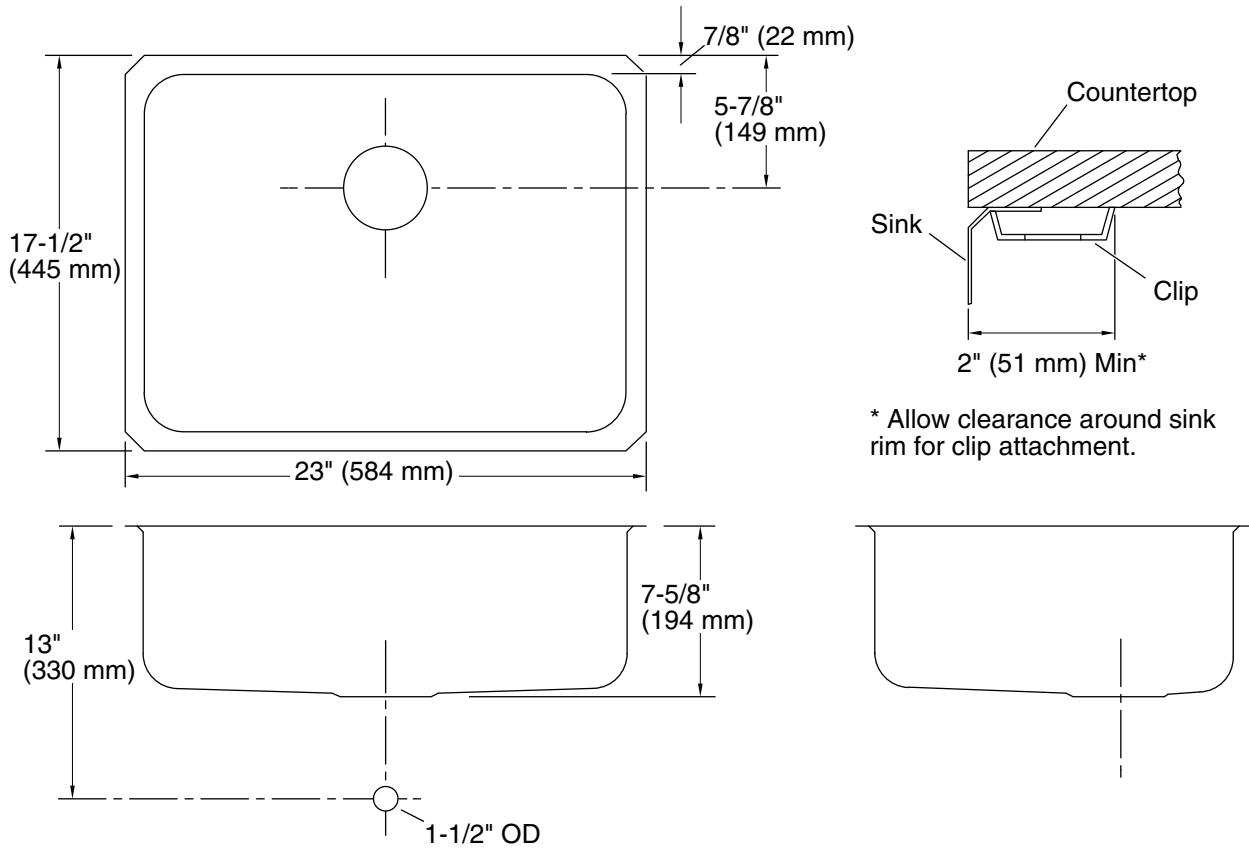

**Undertone®**  
23" undermount single-bowl kitchen sink  
**K-3332**

**Features**

- 27" (686 mm) minimum base cabinet width
- Single bowl
- 7-1/2" (191 mm) depth
- Rear drain placement increases cabinet storage space underneath sink
- Includes installation hardware

### Technical Information

All product dimensions are nominal.

Basin configuration: Single Bowl

Min. base cabinet width: 27" (686 mm)

Bowl area (Center): Length: 21-1/4" (540 mm)  
Width: 15-3/4" (400 mm)  
Bowl depth: 7-1/2" (191 mm)  
Water depth: 7-1/2" (191 mm)

Drain hole: 3-3/4" (94 mm)

Template: 113193-7, required, included