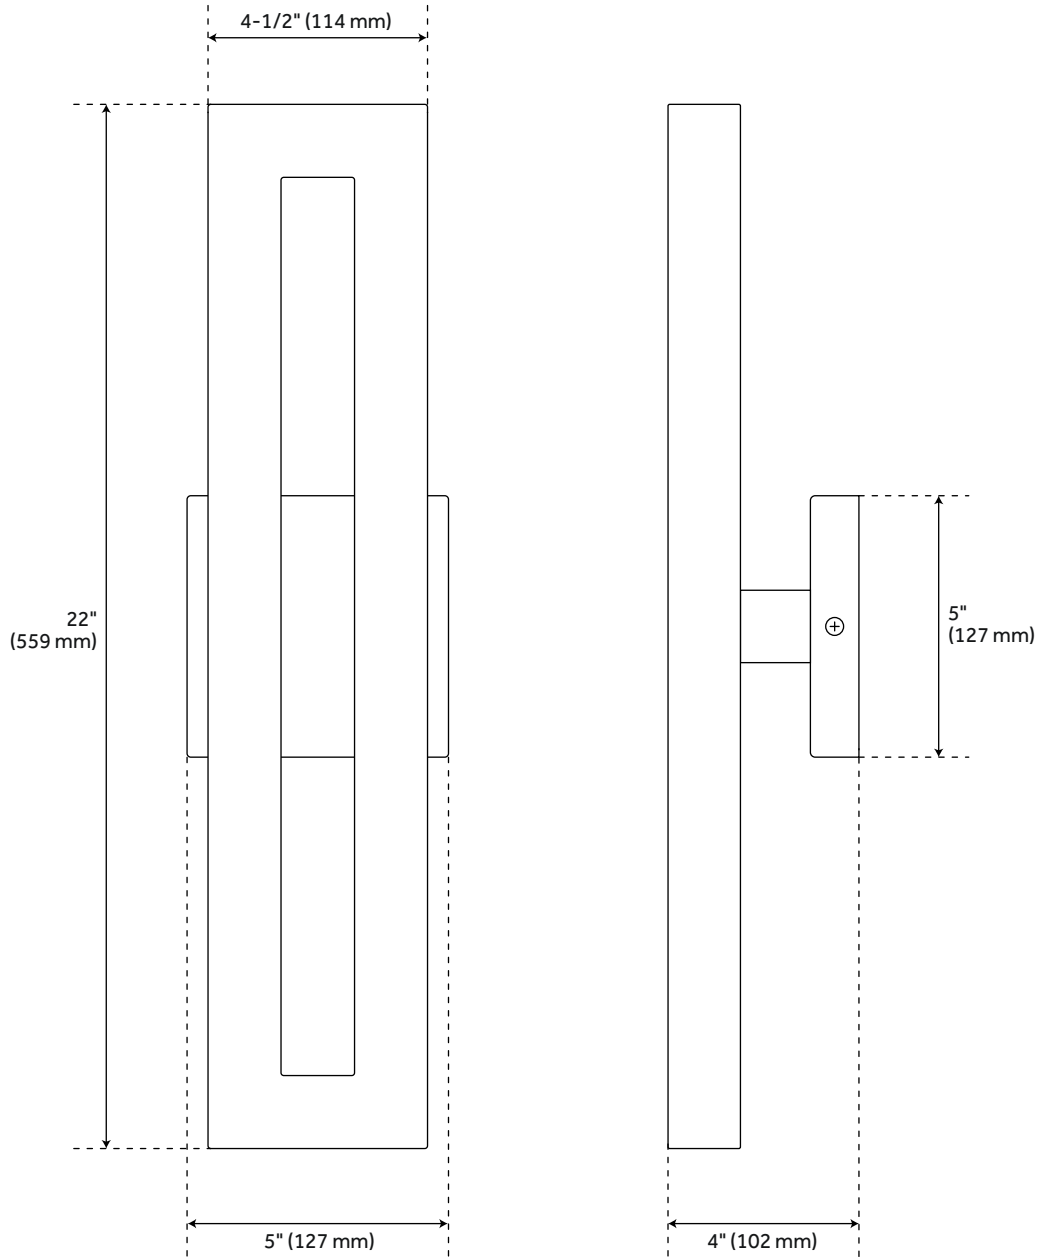

PADDOCK LED 2-LIGHT OUTDOOR ENTRANCE WALL SCONCE

SKU: 944724

Code: SHEL5300, PHEL5300, SHEL5301, PHEL5301

UL 1598 / CSA C22.2 No 250.0

FEATURES

Installation Type: Wall Mount
Design: Modern
Material: Aluminum
Width: 5"
Depth: 4"
Base Plate Height: 5"
Mounting Hardware Included: Yes
Number of Bulbs: 2
Base Plate Width: 5"
Location Type: Suitable for Wet Locations
Bulbs Included: Yes
Bulb Type: Integrated LED
Wattage per Bulb: 8
Remote Included: No
Canopy/Backplate Depth: 1"
Wire Length: 6
Voltage: 120V
Sloped Ceiling Compatible: No
Color Temperature (Kelvin): 3000K
Color Rendering Index: 80
Lumens: 754
Dimmable: No
Voltage: 110

REVISED 4/5/2023

PADDOCK LED 2-LIGHT OUTDOOR ENTRANCE WALL SCONCE

SKU: 944724

Code: SHEL5300, PHEL5300, SHEL5301, PHEL5301

ADDITIONAL FEATURES

- Hardwired.
- 16" Overall measurements: 3-1/2" W x 4" D x 16" H.
- 22" Overall measurements: 4-1/2" W x 4" D x 22" H.
- 8 Watt.
- Durable aluminum construction.

REVISED 4/5/2023

16" PADDOCK LED 2-LIGHT OUTDOOR ENTRANCE WALL SCONCE

SKU: 944724
SHEL5300

All dimensions and specifications are nominal and may vary. Use actual products for accuracy in critical situations.

22" PADDOCK LED 2-LIGHT OUTDOOR ENTRANCE WALL SCONCE

SKU: 944724
SHEL5301

All dimensions and specifications are nominal and may vary. Use actual products for accuracy in critical situations.