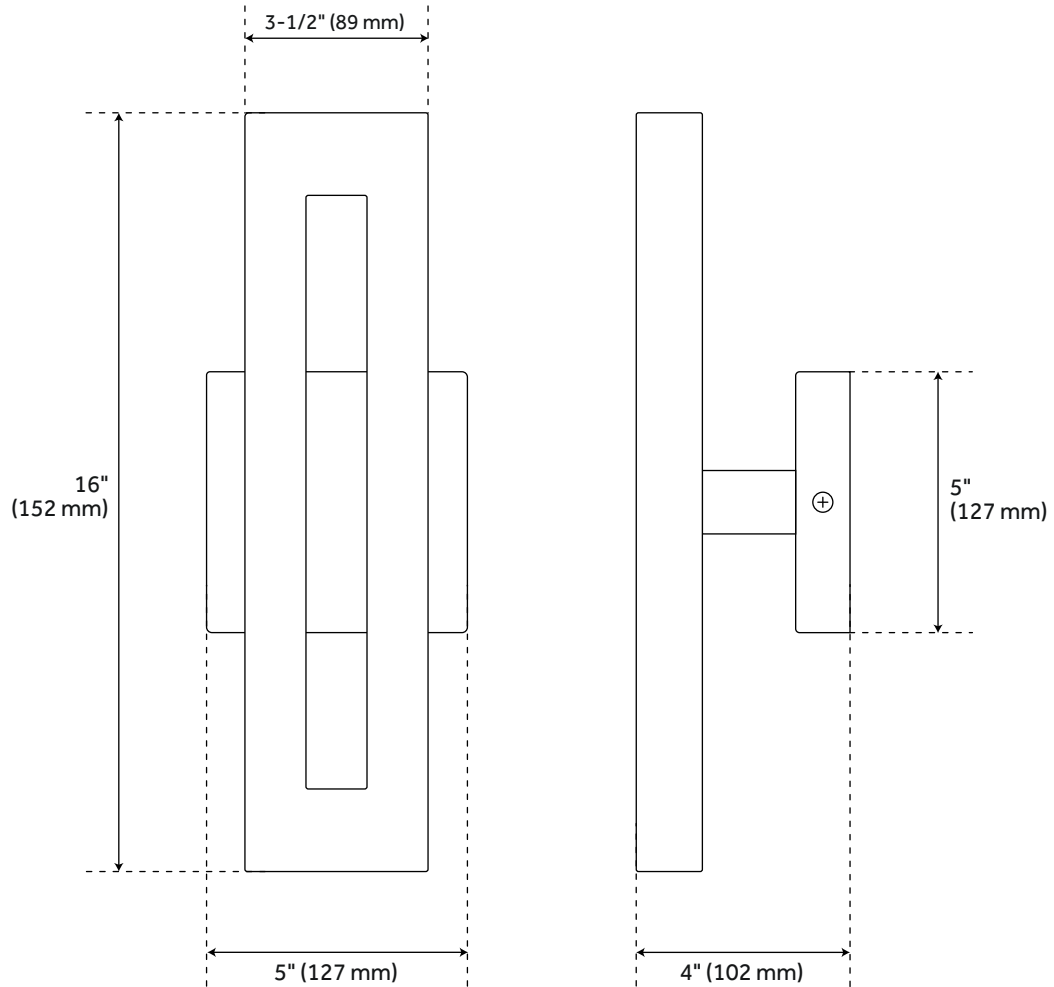

PADDOCK LED 2-LIGHT OUTDOOR ENTRANCE WALL SCONCE

SKU: 944724

Code: SHEL5300, PHEL5300, SHEL5301, PHEL5301

UL 1598 / CSA C22.2 No 250.0

FEATURES

Installation Type: Wall Mount
Design: Modern
Material: Aluminum
Width: 5"
Depth: 4"
Base Plate Height: 5"
Mounting Hardware Included: Yes
Number of Bulbs: 2
Base Plate Width: 5"
Location Type: Suitable for Wet Locations
Bulbs Included: Yes
Bulb Type: Integrated LED
Wattage per Bulb: 8
Remote Included: No
Canopy/Backplate Depth: 1"
Wire Length: 6
Voltage: 120V
Sloped Ceiling Compatible: No
Color Temperature (Kelvin): 3000K
Color Rendering Index: 80
Lumens: 754
Dimmable: No
Voltage: 110

REVISED 4/5/2023

PADDOCK LED 2-LIGHT OUTDOOR ENTRANCE WALL SCONCE

SKU: 944724

Code: SHEL5300, PHEL5300, SHEL5301, PHEL5301

ADDITIONAL FEATURES

- Hardwired.
- 16" Overall measurements: 3-1/2" W x 4" D x 16" H.
- 22" Overall measurements: 4-1/2" W x 4" D x 22" H.
- 8 Watt.
- Durable aluminum construction.

REVISED 4/5/2023

16" PADDOCK LED 2-LIGHT OUTDOOR ENTRANCE WALL SCONCE

SKU: 944724
SHEL5300

All dimensions and specifications are nominal and may vary. Use actual products for accuracy in critical situations.

22" PADDOCK LED 2-LIGHT OUTDOOR ENTRANCE WALL SCONCE

SKU: 944724
SHEL5301

All dimensions and specifications are nominal and may vary. Use actual products for accuracy in critical situations.