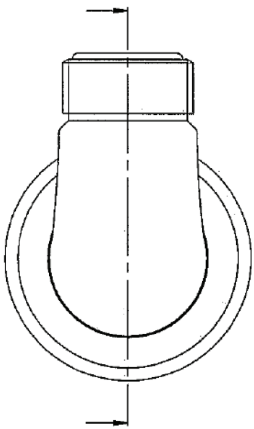

ORDER BY PART NUMBER

ILLUSTRATED PARTS

U.6381

Wall Unions

ID	Kit Number	Finish
A	9.067115	N/A
B	9.18551	N/A

***Finish Determined by Suffix**

Finish	Description
APC	Polished Chrome
EB	English Bronze
EG	English Gold
PN	Polished Nickel
STN	Satin Nickel
ULB	Unlacquered Brass