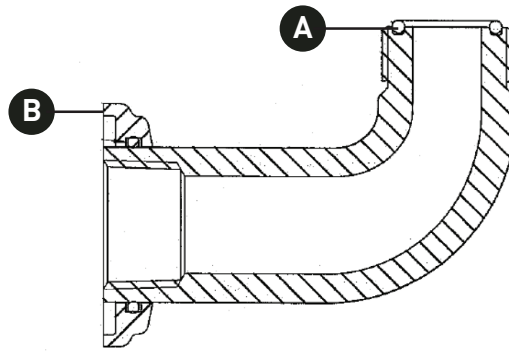

ORDER BY PART NUMBER

ILLUSTRATED PARTS

U.6381

Wall Unions

ID	Kit Number	Finish
A	9.067115	N/A
B	9.18551	N/A

***Finish Determined by Suffix**

Finish	Description
APC	Polished Chrome
EB	English Bronze
EG	English Gold
PN	Polished Nickel
STN	Satin Nickel
ULB	Unlacquered Brass