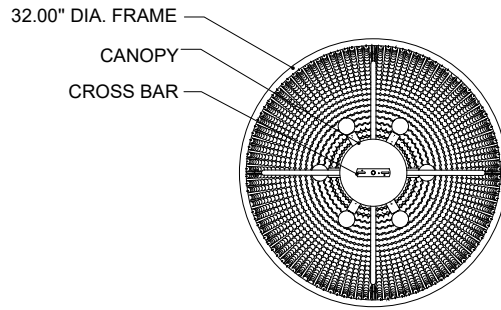

ITEM: 9000-1240

Overall Dimensions

Height: 35.5"

Diameter: 32"

TOP VIEW

CANOPY DETAIL