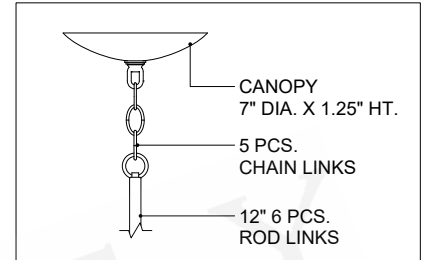

ITEM: 9000-1240

Overall Dimensions

Height: 35.5"

Diameter: 32"

TOP VIEW

CANOPY DETAIL