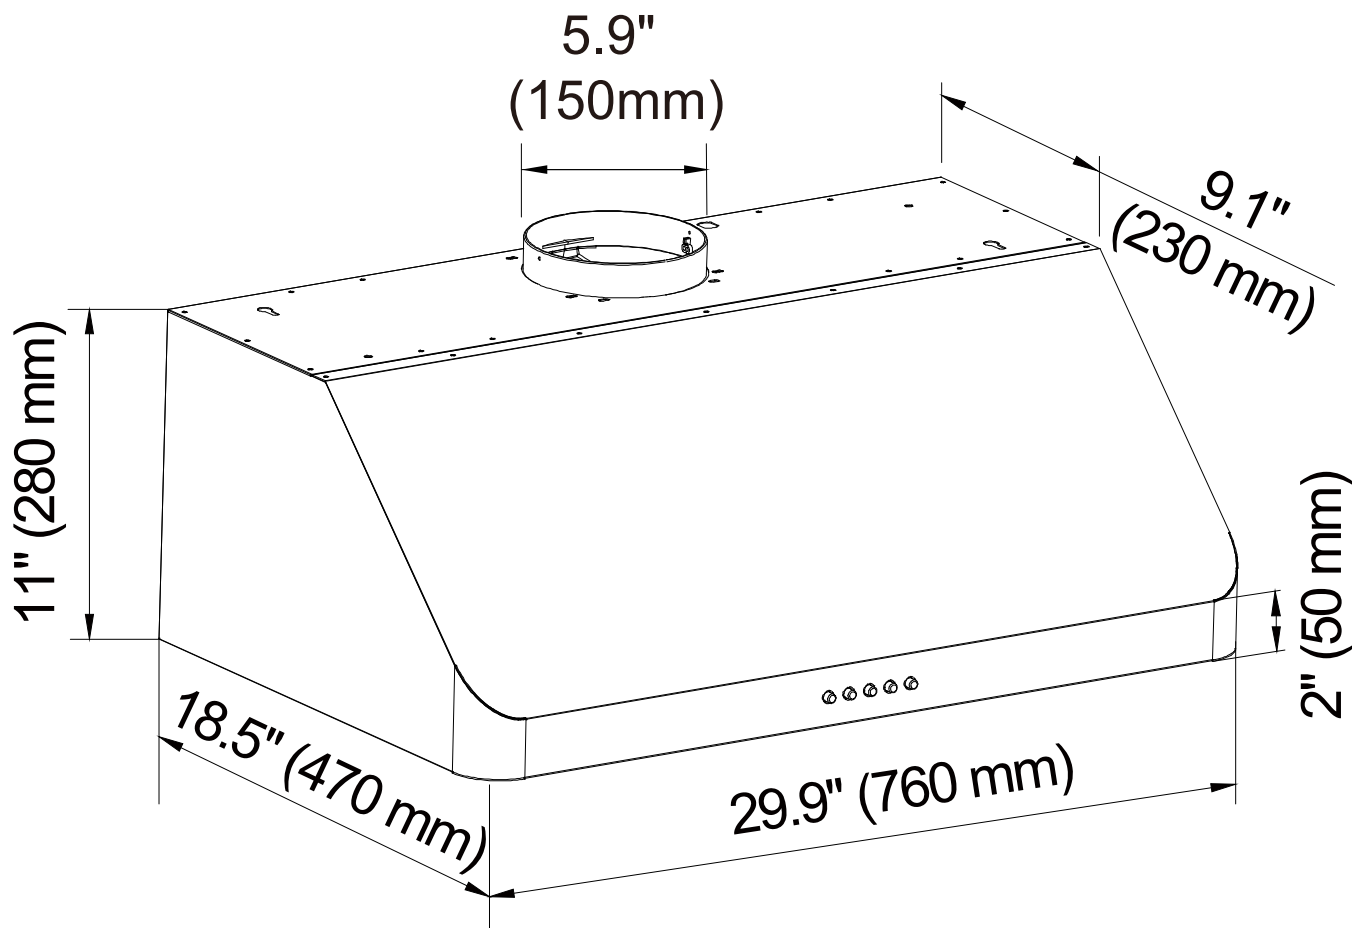

## Range Hood Model: RH-AZ2576PSS

V1.0  
03/14/2024

Size	30 inch
Mounting Type	Under Cabinet
Ductless	Yes ( Carbon Filter not Included)
Noise Level	Less Than 55 db
Lights	2 x 2 W LED
Control Type	Push
Speed Selections	3
Air Flow	450 CFM
Material	Stainless Steel
Color	Natural

Voltage	120 V
Frequency	60 Hz
Amperage	2.5 A
Duct Size (inch)	6" (round)
Filter Type	2 x Stainless Steel Baffle Filter
Remote Control	No
Additional Chimney	No
Vent Install Type	Convertible
Dimensions	29.9" (W) x 18.5" (L) x 11" (H)
Certifications	cETL, CEC