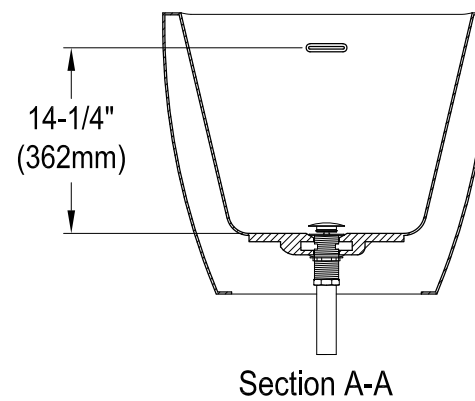

# VTRS632927C310

63" Acrylic Freestanding Tub with Drain

M14 x 120 (2 pcs)  
M14 x 100 (3 pcs)

Section A-A

# VTRS632927C310

Toe Touch Drain with Overflow Hole