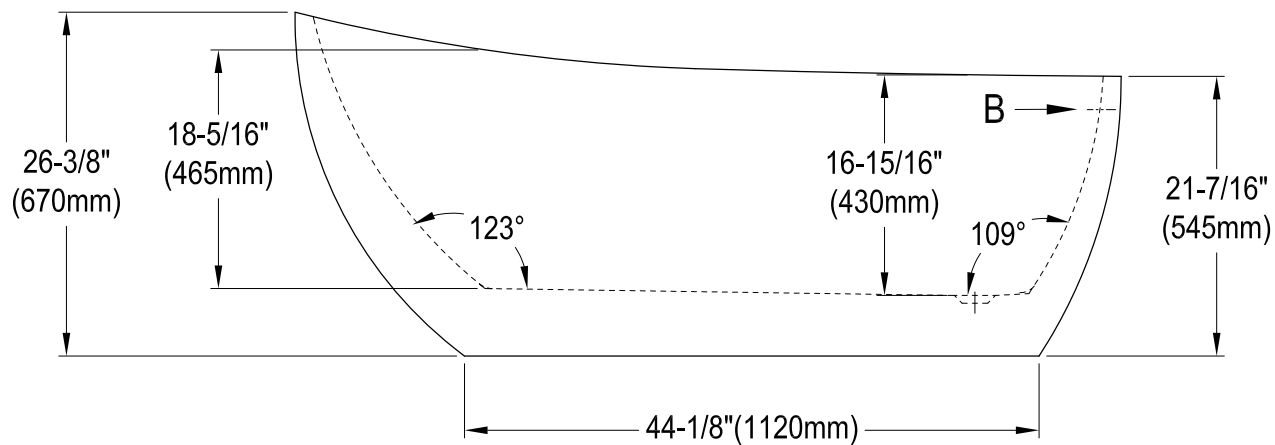

# VTRS632927C310

63" Acrylic Freestanding Tub with Drain

M14 x 120 (2 pcs)  
M14 x 100 (3 pcs)

Section A-A

# VTRS632927C310

Toe Touch Drain with Overflow Hole