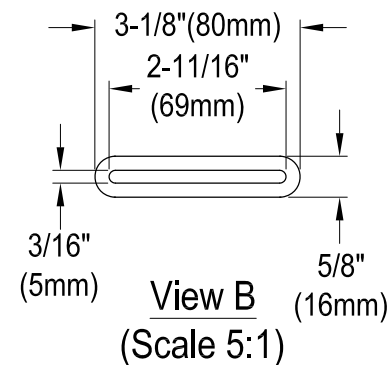

# VTRS632927C310

63" Acrylic Freestanding Tub with Drain

M14 x 120 (2 pcs)  
M14 x 100 (3 pcs)

Section A-A

# VTRS632927C310

Toe Touch Drain with Overflow Hole