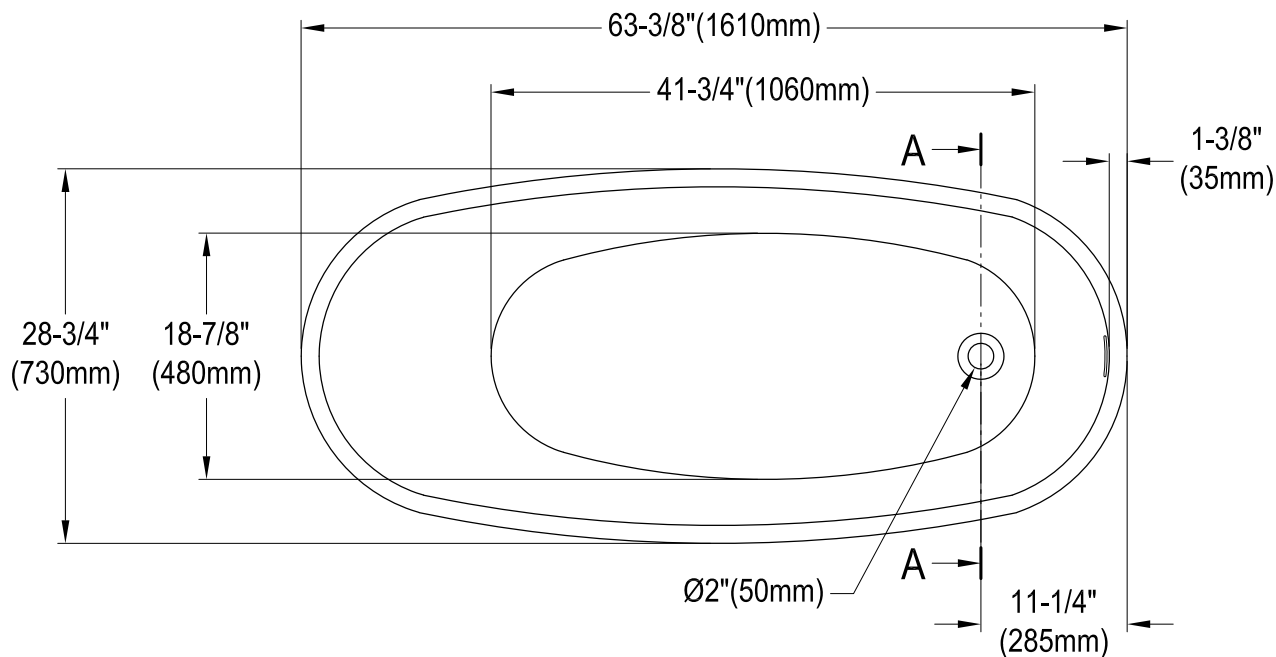

# VTRS632927C310

63" Acrylic Freestanding Tub with Drain

M14 x 120 (2 pcs)  
M14 x 100 (3 pcs)

Section A-A

# VTRS632927C310

Toe Touch Drain with Overflow Hole