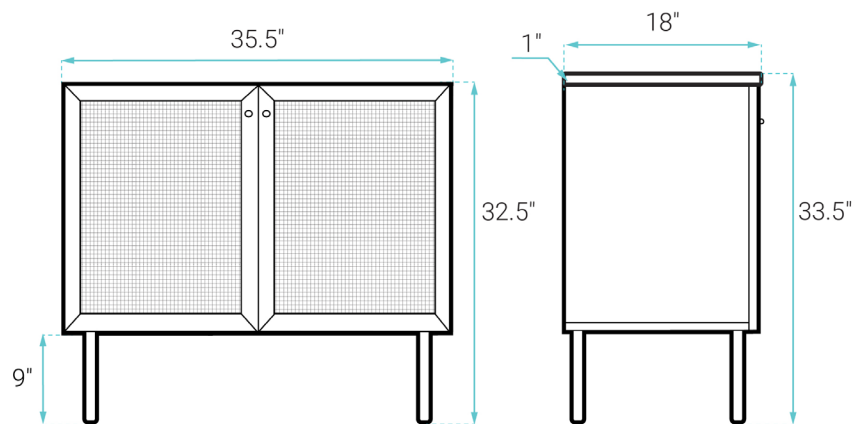

Freestanding Vanity SM-BV663B

FEATURES:

- Sleek, freestanding design
- Glazed ceramic, single sink
- Standard 1.75" drain hole
- Standard 1.38" faucet hole
- Chrome-finish overflow
- Wooden legs

INSTALLATION:

Freestanding, assembly required

COLORS & FINISHES:

- Oak: SM-BV663
- Black: SM-BV663B
- Dark Walnut: SM-BV663WN
- Natural Oak: SM-BV663NO
- White Oak: SM-BV663W

SPECIFICATIONS:

N.W: 76 lb.

W: 36.5" x D: 18.5" x H: 33.5"

Inner Sink: D: 10.5" x W: 19.5" x H: 5"

INCLUDED PARTS:

- Freestanding Vanity: SM-BV663B-C
- Vanity Top Sink: SM-VT336
- Leg: SM-BVP07B
- Cabinet Hardware: SM-BVP09

REQUIRED PARTS:

- Sink Drain*
- Drain Trap*
- Faucet*
- Water Supply Lines