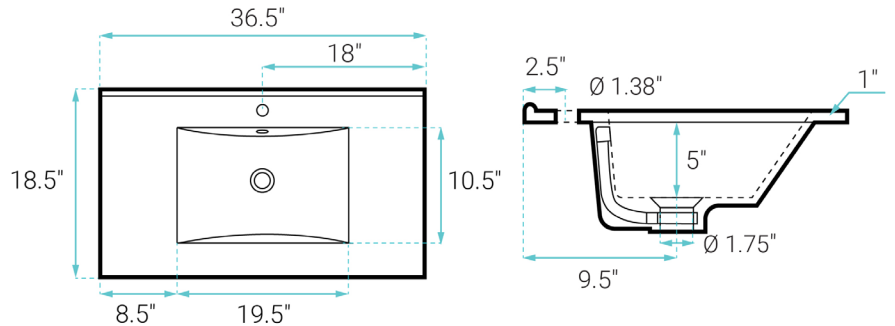

Freestanding Vanity SM-BV663B

FEATURES:

- Sleek, freestanding design
- Glazed ceramic, single sink
- Standard 1.75" drain hole
- Standard 1.38" faucet hole
- Chrome-finish overflow
- Wooden legs

INSTALLATION:

Freestanding, assembly required

COLORS & FINISHES:

- Oak: SM-BV663
- Black: SM-BV663B
- Dark Walnut: SM-BV663WN
- Natural Oak: SM-BV663NO
- White Oak: SM-BV663W

SPECIFICATIONS:

N.W: 76 lb.

W: 36.5" x D: 18.5" x H: 33.5"

Inner Sink: D: 10.5" x W: 19.5" x H: 5"

INCLUDED PARTS:

- Freestanding Vanity: SM-BV663B-C
- Vanity Top Sink: SM-VT336
- Leg: SM-BVP07B
- Cabinet Hardware: SM-BVP09

REQUIRED PARTS:

- Sink Drain*
- Drain Trap*
- Faucet*
- Water Supply Lines