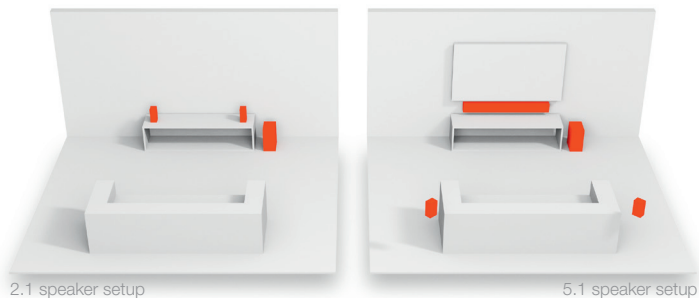

HEOS SUBWOOFER

BOOST THE BASS.

The HEOS Subwoofer adds seismic bass to all your sound - wirelessly. With its powerful amplification and optimized drivers, it works with the entire HEOS range, from any HEOS speaker to HEOS Bar, HEOS AVR, HEOS Amp and HEOS Link.

2.1 speaker setup

5.1 speaker setup

ALWAYS A PERFECT MATCH.

You can combine the HEOS Subwoofer with another wireless HEOS speaker to give your sound more depth. Alternatively, you can pair it with the HEOS Bar and two HEOS speakers as rear channels. You'll get a fully wireless 5.1 cinema surround sound experience.

CLEAR AND DISTINCT BASS.

Two custom-made 5-1/4 inch drive units in combination with sophisticated class-D amplification deliver clean and clear, yet punchy bass. The proprietary DSP algorithms provide optimized low frequency response across the entire dynamic range. Within the HEOS App, you will find advanced settings for different configurations, like the dialogue enhancer and night mode features, which are integrated in the HEOS Bar. If used together, the HEOS Subwoofer automatically adapts to your settings.

MOOD:MIX

SPECIFICATIONS

Controls & Indicators: Volume Up/Down (+ / -), Mute, Mute LED indicator

Product Finish: Black

Power Supply: 100 - 240 Volts AC, 50/60 Hz

Weight: 22.27 lbs

Dimensions (H x W x D Vertical Placement) 16 x 6 7/8 x 17 3/8 inches