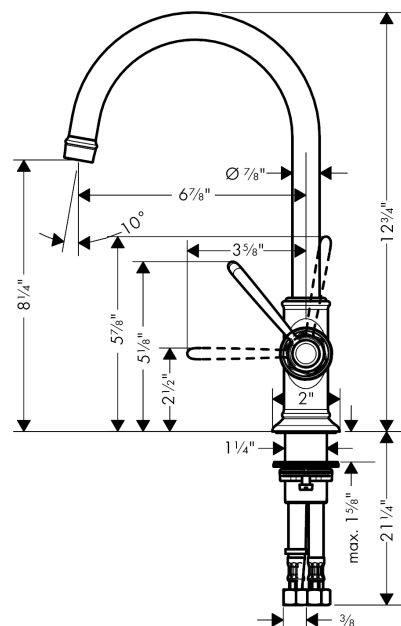

AXOR Montreux
Single-Hole Faucet 210, 1.2 GPM
 Finishes : **polished nickel** Part no. : **16518831**

Description

Features

- Swivel range 120°
- Aerated spray
- Flow: 1.2 GPM (4.5 L/Min)
- Ceramic cartridge
- Does not include: Pop-up assembly

Technology

Product image

Scale drawing

AXOR Montreux
Single-Hole Faucet 210, 1.2 GPM
Finishes : **polished nickel** Part no. : **16518831**

Exploded drawing

Year of production: >01/18

AXOR Montreux
Single-Hole Faucet 210, 1.2 GPM
 Finishes : **polished nickel** Part no. : **16518831**

Spare parts list

Year of production: >01/18

Pos.	Description	Part no.	PC	PU
1	spout cpl.	97990830	0	1
2	hollow set screw M4x5	98731000	0	1
3	aerator M18x1 (4,5 l/min)	93062830	0	1
4	handle	92973830	0	1
5	cover cap	92974000	0	1
6	O-ring 16x2	98133000	0	1
7	screw cover	96338000	0	1
8	flange	92625830	0	1
9	nut	92627000	0	1
10	cartridge, assy	95973001	0	1
11	seal	98865000	0	1
12	fixing set (Ø 34)	95049000	0	1
13	lever collar	97548000	0	1
14	connection hose 23½" M8x0,75 3/8"	98600001	0	1
15	O-ring 7x1,5	98422000	0	1
a	O-ring 27x1,5	92527000	0	1