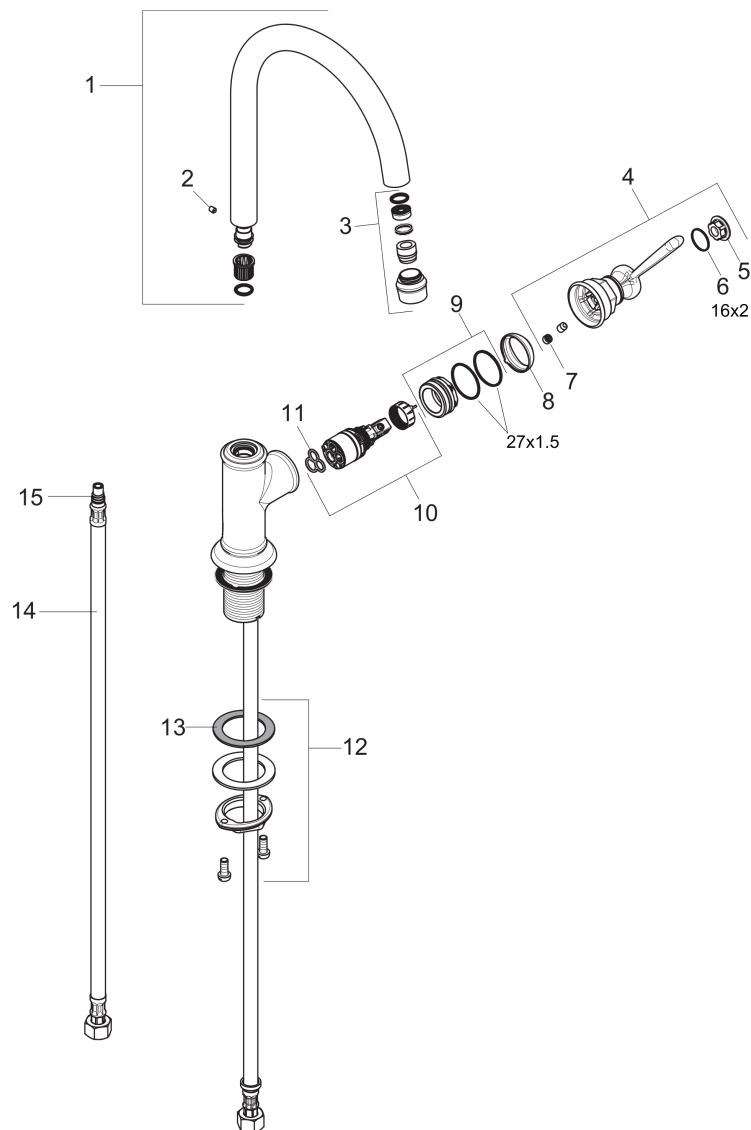

AXOR Montreux
Single-Hole Faucet 210, 1.2 GPM
 Finishes : **polished nickel** Part no. : **16518831**

Description

Features

- Swivel range 120°
- Aerated spray
- Flow: 1.2 GPM (4.5 L/Min)
- Ceramic cartridge
- Does not include: Pop-up assembly

Technology

Product image

Scale drawing

AXOR Montreux
Single-Hole Faucet 210, 1.2 GPM
Finishes : **polished nickel** Part no. : **16518831**

Exploded drawing

Year of production: >01/18

AXOR Montreux
Single-Hole Faucet 210, 1.2 GPM
 Finishes : **polished nickel** Part no. : **16518831**

Spare parts list

Year of production: >01/18

Pos.	Description	Part no.	PC	PU
1	spout cpl.	97990830	0	1
2	hollow set screw M4x5	98731000	0	1
3	aerator M18x1 (4,5 l/min)	93062830	0	1
4	handle	92973830	0	1
5	cover cap	92974000	0	1
6	O-ring 16x2	98133000	0	1
7	screw cover	96338000	0	1
8	flange	92625830	0	1
9	nut	92627000	0	1
10	cartridge, assy	95973001	0	1
11	seal	98865000	0	1
12	fixing set (Ø 34)	95049000	0	1
13	lever collar	97548000	0	1
14	connection hose 23½" M8x0,75 3/8"	98600001	0	1
15	O-ring 7x1,5	98422000	0	1
a	O-ring 27x1,5	92527000	0	1