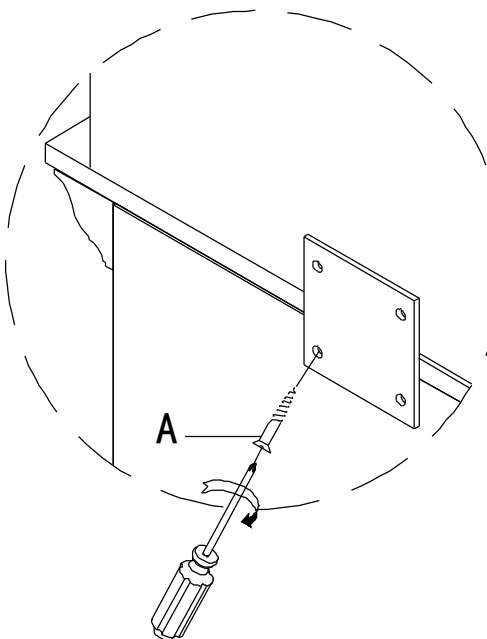

HOOKER
— FURNITURE —

ASSEMBLY INSTRUCTION

Item: 5323-55584 Entertainment Open Hutch (C)
5323-55484 Entertainment console 84 in

Thank you for purchasing this quality product. Be sure to unpack carefully looking for small parts which may have come loose during shipment.

Read all instruction and study the drawing carefully before starting the assembly process:

HARDWARE PACK

| NO | DRAWING | DESCRIPTION | | Q'ty |
|----|--|-------------|-----------|-------|
| A |  | SCREW | 8# × 5/8" | 12pcs |

adjustable Leveler

Adjustable Shelf

Step 1

Adjust leveler if needed
to level case on uneven floor.