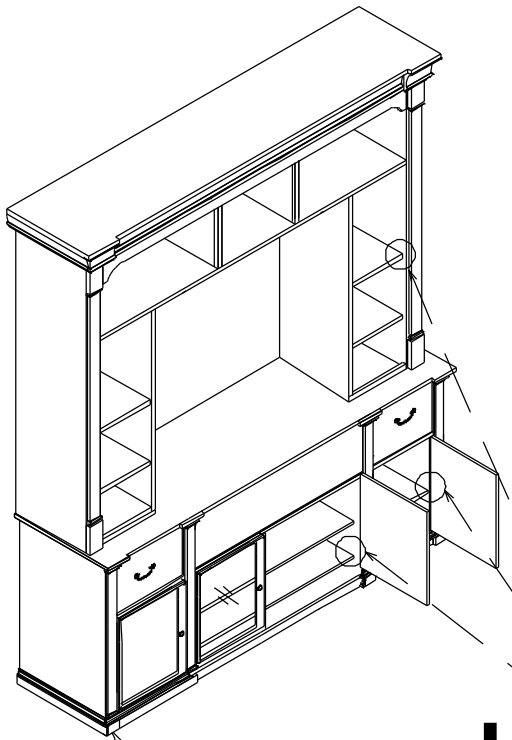

HOOKER
— FURNITURE —

ASSEMBLY INSTRUCTION

Item: 5323-55584 Entertainment Open Hutch (C)
5323-55484 Entertainment console 84 in

Thank you for purchasing this quality product. Be sure to unpack carefully looking for small parts which may have come loose during shipment.

Read all instruction and study the drawing carefully before starting the assembly process:

HARDWARE PACK

| NO | DRAWING | DESCRIPTION | | Q'ty |
|----|--|-------------|-----------|-------|
| A |  | SCREW | 8# × 5/8" | 12pcs |

adjustable Leveler

Adjustable Shelf

Step 1

Adjust leveler if needed
to level case on uneven floor.