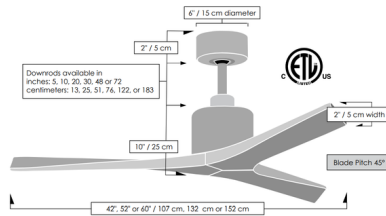

### Specifications

BLADE COLOR	Matte Black
BODY FINISH	Matte Black
WATTAGE	N/A
DIMMER	N/A
DIMENSIONS	60"W x 22"H
BULB	N/A
COUNTRY OF ORIGIN	China

CLICK TO VIEW PRODUCT

Notes: