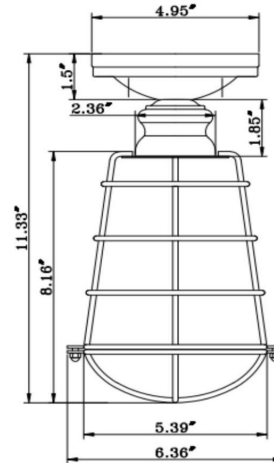

Ajax I-Light Semi-Flush Ceiling Light

Coffee Bronze

SPECIFICATIONS

MOUNTING:	Semi Flush Mount	LED BRIGHTNESS (LUMENS):	N/A
SLOPED CEILING ADAPTABLE:	No	LED COLOR CORRELATED TEMPERATURE (CCT):	N/A
LAMP TYPE 1:	1 lamp 60W Incandescent A19	LED COLOR RENDERING INDEX (CRI):	N/A
BULB INCLUDED:	N/A	LED EFFICACY:	N/A
WATTS PER BULB:	60W	LED AVERAGE RATED LIFE:	N/A
TOTAL WATTAGE:	60W	ENERGY EFFICIENT:	No
DIMMABLE:	Yes	LIGHTING AMPS:	N/A
MATERIAL CONSTRUCTION:	Steel	VOLTAGE:	120V
ASSEMBLED DIMENSIONS:	11.11" H x 6.36" L x 6.36" D		
WEIGHT:	1.32 lbs.		
BACKPLATE DIMENSIONS:	N/A		
CANOPY/PLATE DIMENSIONS:	1.5" H x 4.95" D		
GLASS/SHADE DIMENSIONS:	8.16" H x 6.36" L x 5.39" D		
GLASS/SHADE MATERIAL:	Steel		
GLASS/SHADE TYPE:	N/A		
GLASS/SHADE COLOR:	Textured Coffee Bronze		