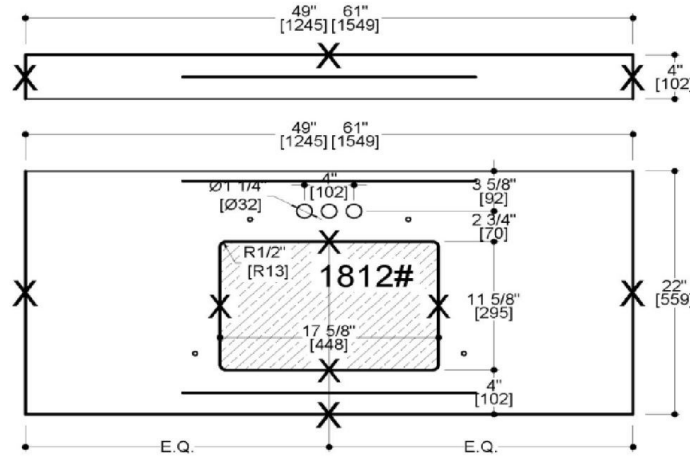

Granite Vanity Top 49"
Golden Sand

SPECIFICATIONS

MATERIAL:	Granite
TOOLS NEEDED FOR INSTALLATION:	100% silicone
ASSEMBLED DIMENSIONS:	17" H x 49" L x 22" D
ASSEMBLED WEIGHT:	102 lbs.
FAUCET TYPE:	Lav Centerset
NUMBER OF MOUNTING HOLES:	3
BOWL MATERIAL:	Ceramic
BACK SPLASH INCLUDED:	Yes
COLOR:	Golden Sand
NUMBER OF BOWLS:	1
BOWL DIMENSIONS:	7.4" H x 11.63" W x 17.63" D
BOWL SHAPE:	Rectangle
SINK THICKNESS:	0.75"
MOUNTING TYPE:	Undermount
OVERFLOW HOLE:	Yes