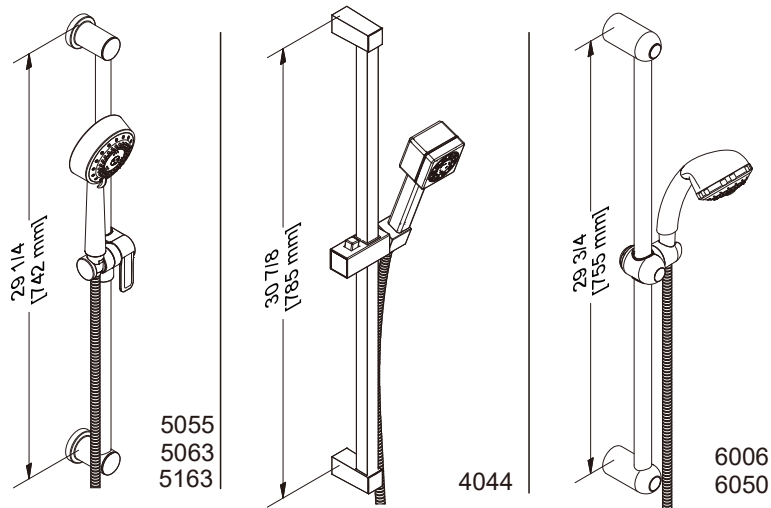

Riobel®

Installation guide / Guide d'installation / Guía de Instalación

Before initiating the installation:

Read all instructions.

Purge the water supply system before connecting it to the faucet.

Avant de commencer l'installation: