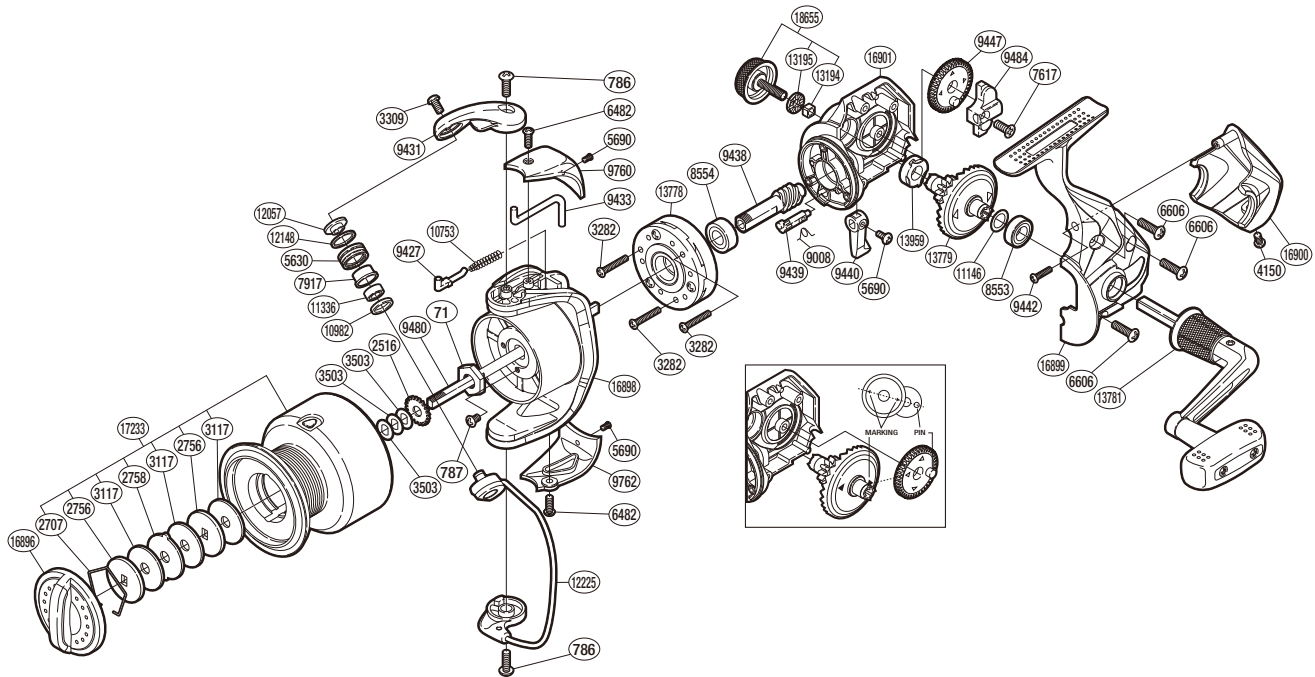

SHIMANO

NEXAVE SA-RB

NEX-4000FD

(51SG714004U)
Please note that the number of adjusting washers may not be the same as shown in the exploded views. (Adjustment will vary with each individual product.)

Part No.	Description	Part No.	Description	Part No.	Description
RD 0071	Rotor Nut	RD 8553	Ball Bearing	RD11336	Ball Bearing
RD 0786	Screw	RD 8554	Ball Bearing	RD12057	Line Roller Washer
RD 0787	Screw	RD 9008	Anti-Reverse Cam Spring	RD12148	Line Roller Spacer
RD 2516	Spool Support	RD 9427	Bail Spring Guide	RD12225	Bail Assembly
RD 2707	Drag Washers Retainer	RD 9431	Bail Arm	RD13177	Handle Screw Cap Spacer
RD 2756	Key Washer	RD 9433	Bail Trip Lever	RD13194	Handle Screw Lock
RD 2758	Eared Washer	RD 9438	Pinion Gear	RD13778	Roller Clutch Assembly
RD 3117	Drag Washer	RD 9439	Anti-Reverse Cam	RD13779	Drive Gear
RD 3282	Screw	RD 9440	Anti-Reverse Lever	RD13781	Handle Assembly
RD 3309	Screw	RD 9442	Screw	RD13959	Drive Gear Bushing
RD 3503	Spool Washer	RD 9447	Oscillating Gear	RD16896	Drag Knob
RD 4150	Screw	RD 9480	Main Shaft	RD16898	Rotor
RD 5630	Line Roller	RD 9484	Oscillating Slider	RD16899	Side Cover
RD 5690	Screw	RD 9760	Bail Spring Cover	RD16900	Rear Protector
RD 6482	Screw	RD 9762	Bail Hold Support Guard	RD16901	Body
RD 6606	Screw	RD10753	Bail Spring	RD17233	Spool Assembly
RD 7617	Screw	RD10982	Bearing Spacer	RD18655	Handle Screw Cap
RD 7917	Line Roller Bushing	RD11146	Washer		