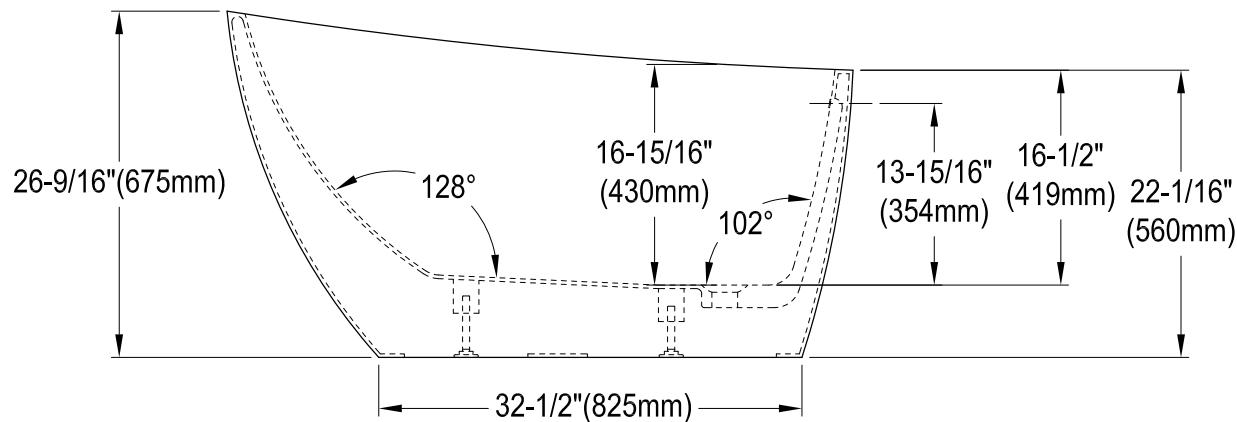

VTRS482627C310

48" Acrylic Freestanding Tub with Drain

M14 x 120 (2 pcs)
M14 x 100 (2 pcs)

Drain Hole Size

Scale (3:1)

View B

Scale (3:1)

VTRS482627C310

Toe Touch Drain with Overflow Hole