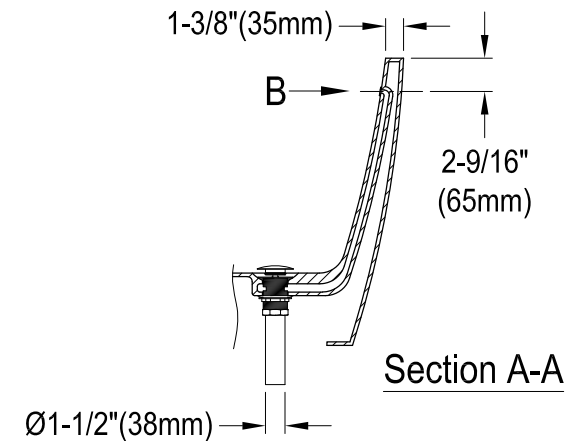

VTRS482627C310

48" Acrylic Freestanding Tub with Drain

M14 x 120 (2 pcs)
M14 x 100 (2 pcs)

Drain Hole Size

Scale (3:1)

View B

Scale (3:1)

VTRS482627C310

Toe Touch Drain with Overflow Hole