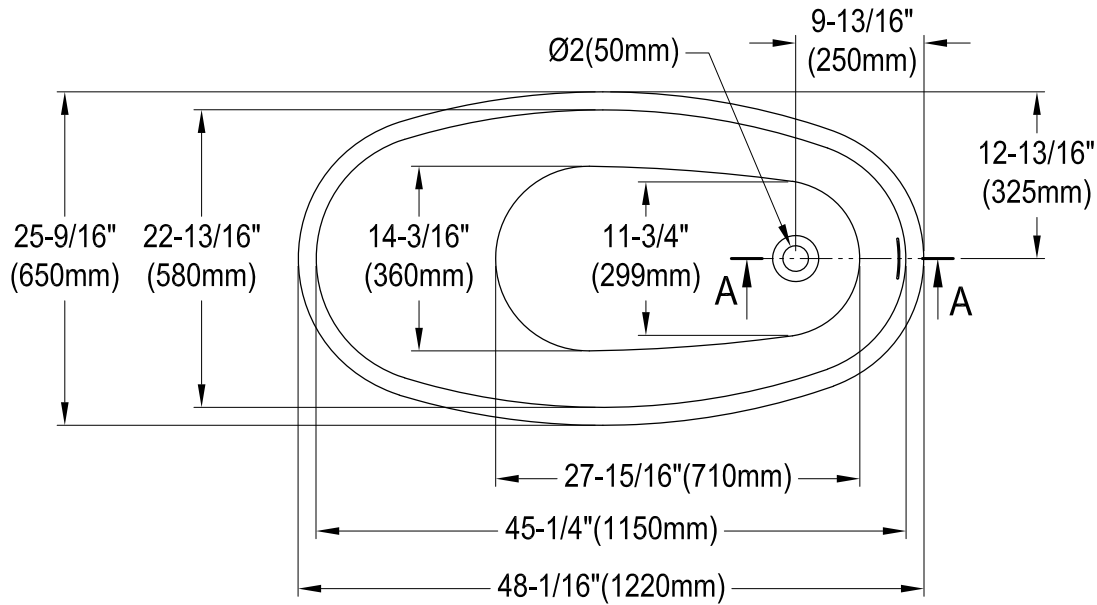

VTRS482627C310

48" Acrylic Freestanding Tub with Drain

M14 x 120 (2 pcs)
M14 x 100 (2 pcs)

Drain Hole Size

Scale (3:1)

View B

Scale (3:1)

VTRS482627C310

Toe Touch Drain with Overflow Hole