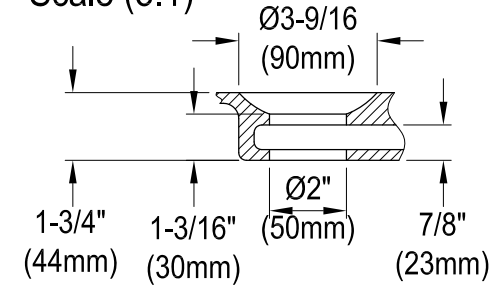

VTRS482627C310

48" Acrylic Freestanding Tub with Drain

M14 x 120 (2 pcs)
M14 x 100 (2 pcs)

Drain Hole Size

Scale (3:1)

View B

Scale (3:1)

VTRS482627C310

Toe Touch Drain with Overflow Hole