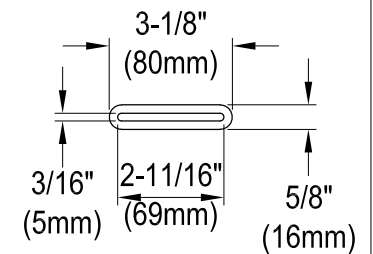

VTRS482627C310

48" Acrylic Freestanding Tub with Drain

M14 x 120 (2 pcs)
M14 x 100 (2 pcs)

Drain Hole Size

Scale (3:1)

View B

Scale (3:1)

VTRS482627C310

Toe Touch Drain with Overflow Hole