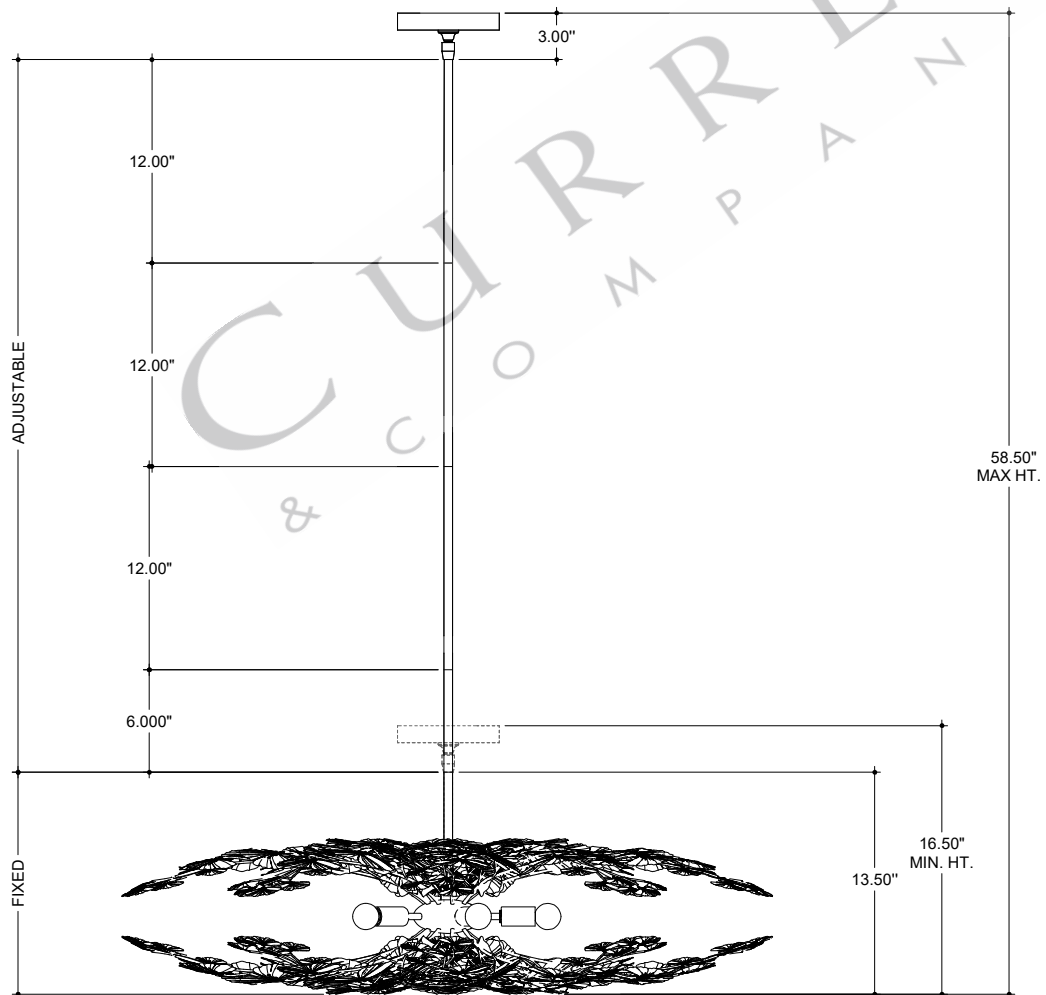

39.50" DIA. FRAME
 6.00" DIA. CANOPY
 1.00" W X 4.25" L
 CROSS BAR

TOP VIEW

CANOPY DETAIL

FRONT VIEW

9000-1108

ALL WORK © 2023 CURREY & COMPANY