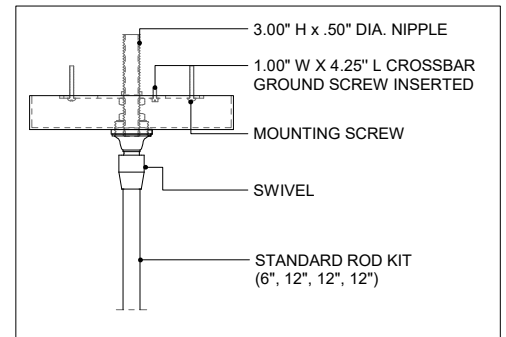

39.50" DIA. FRAME
 6.00" DIA. CANOPY
 1.00" W X 4.25" L
 CROSS BAR

TOP VIEW

CANOPY DETAIL

FRONT VIEW

9000-1108

ALL WORK © 2023 CURREY & COMPANY