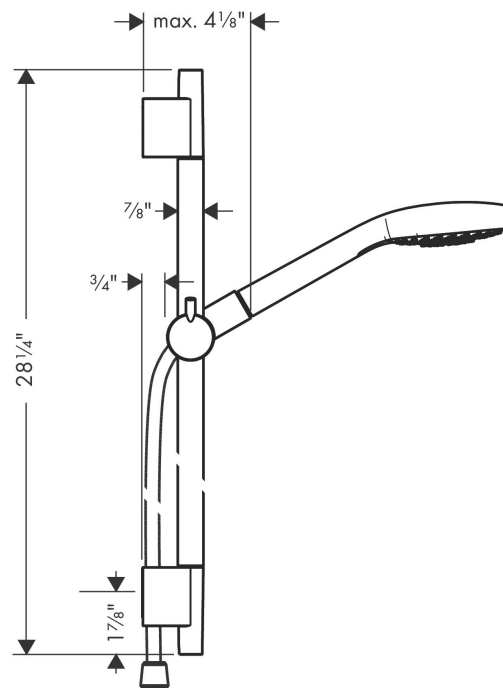

Brand	hansgrohe
Art. Name	<b>Croma Select S</b> Wallbar Set 110 3-Jet 24", 1.75 GPM US
Art. Nr.	04940000
Surface	chrome
Pos.	1

## Product Picture

## Drawing

## Features

- Consists of: Handshower, Wallbar, Handshower hose
- Spray modes: SoftRain, IntenseRain, Pulsating Massage
- Select button for comfortable alternation of spray modes
- Angle-adjustable holder pivots left and right, slides easily and locks in place
- Flow: 1.75 GPM (6.6 L/Min)
- Shower bar diameter: 22 mm
- wall mounted: Fastens with screws