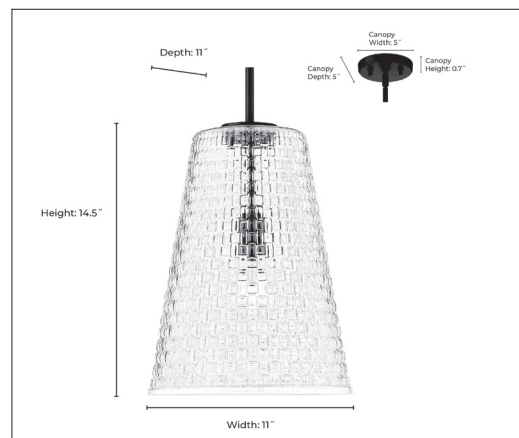

20702 VB

Millennium Lighting
105 Declaration Drive
McDonough, GA 30253
www.millenniumlighting.com