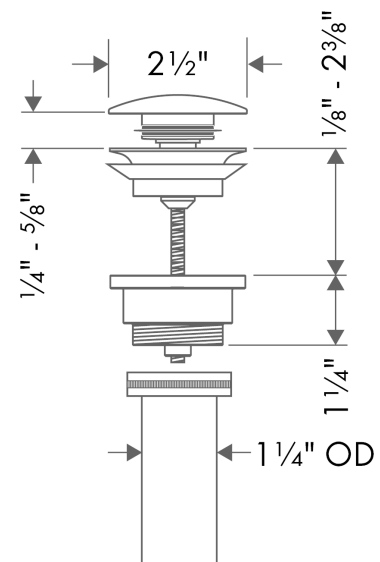

Drain for Sinks, Push-Open

Finishes : **chrome** Part no. : **50100101**

Description

Features

- Push-open
- For sinks with overflow

Item details

List Price \$ 88.00

Compliance

Product image

Scale drawing

Drain for Sinks, Push-Open

Finishes : **chrome** Part no. : **50100101**

Exploded drawing

Year of production: >01/12

Drain for Sinks, Push-Open

Finishes : **chrome** Part no. : **50100101**

Spare parts list

Year of production: >01/12

Pos.	Description	Part no.	Price	PU
1	plug	97204000	-	1
2	seal	97205000	-	1
3	screw	98000000	-	1