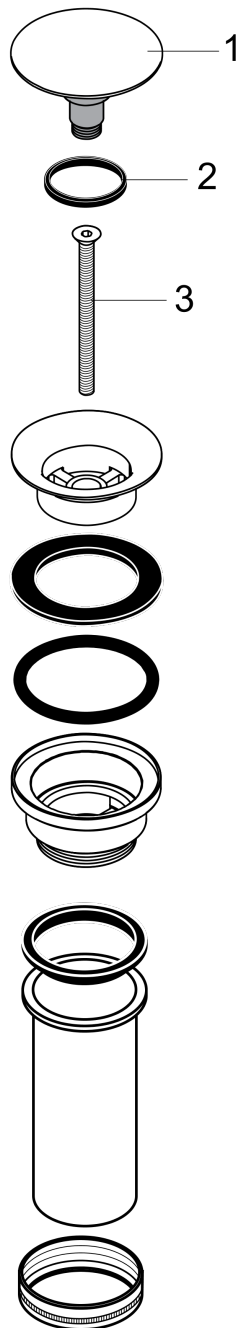

Drain for Sinks, Push-Open

Finishes : **chrome** Part no. : **50100101**

Description

Features

- Push-open
- For sinks with overflow

Item details

List Price \$ 88.00

Compliance

Product image

Scale drawing

Drain for Sinks, Push-Open

Finishes : **chrome** Part no. : **50100101**

Exploded drawing

Year of production: >01/12

Drain for Sinks, Push-Open

Finishes : **chrome** Part no. : **50100101**

Spare parts list

Year of production: >01/12

Pos.	Description	Part no.	Price	PU
1	plug	97204000	-	1
2	seal	97205000	-	1
3	screw	98000000	-	1