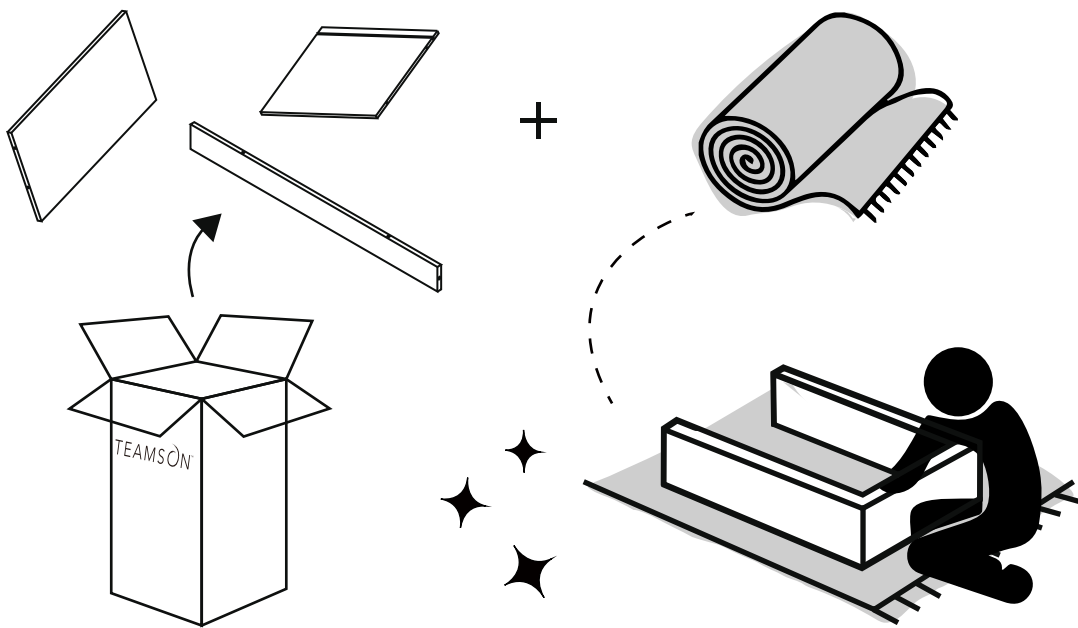

**Versanora - Ashton Sideboard  
- FauxMarble/ Walnut**

**VNF-00081**

**TIME SAVER!**  
3D Interactive Instruction

\*\* Got questions? Please have your product code (on the first page of this instruction, e.g. TD-12345A) and the order number ready, give us a call or email us through our customer care support! We are always ready to assist you!