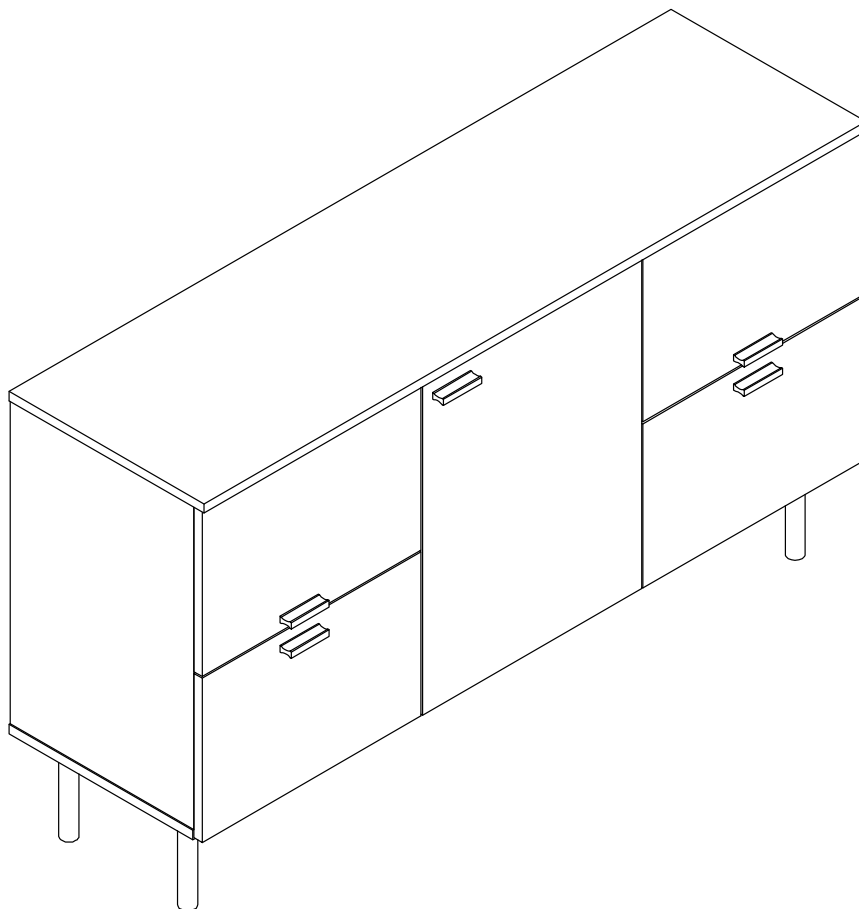

**Versanora - Ashton Sideboard  
- FauxMarble/ Walnut**

**VNF-00081**

**TIME SAVER!**  
3D Interactive Instruction

\*\* Got questions? Please have your product code (on the first page of this instruction, e.g. TD-12345A) and the order number ready, give us a call or email us through our customer care support! We are always ready to assist you!