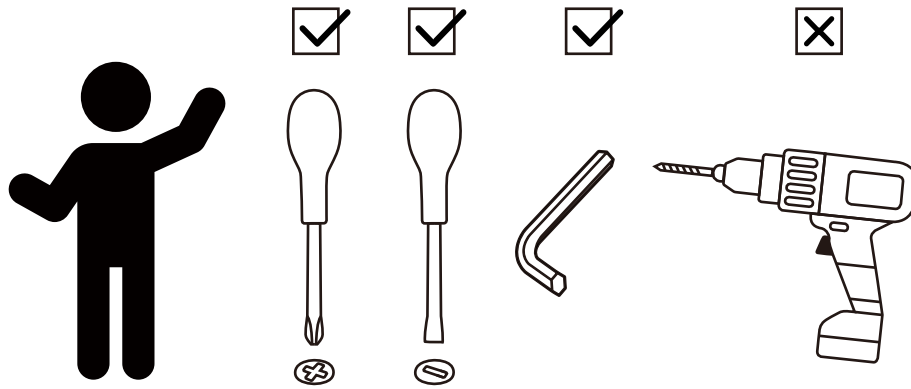

**Versanora - Ashton Sideboard  
- FauxMarble/ Walnut**

**VNF-00081**

**TIME SAVER!**  
3D Interactive Instruction

\*\* Got questions? Please have your product code (on the first page of this instruction, e.g. TD-12345A) and the order number ready, give us a call or email us through our customer care support! We are always ready to assist you!