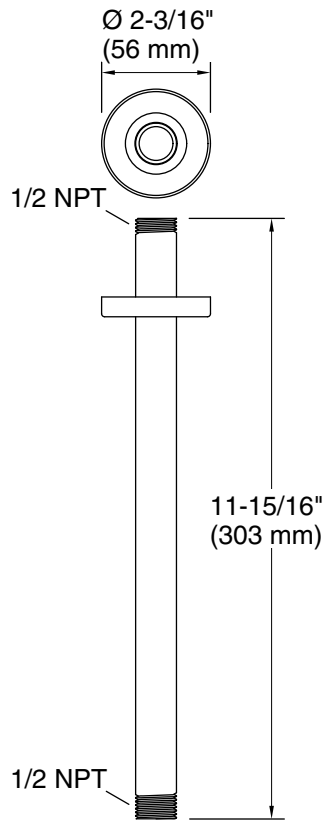

Features

- Compatible only with single-function rainheads
- 12" (303 mm) straight shower arm

Material

- Brass construction ensures durability and reliability
- KOHLER finishes resist corrosion and tarnishing

Installation

- 1/2" -14 NPT connection
- Ceiling-mount

Codes/Standards

None Applicable

KOHLER® Faucet Lifetime Limited Warranty

See website for detailed warranty information.

Available Colors/Finishes

Color tiles intended for reference only.

Technical Information

All product dimensions are nominal.

Spout: